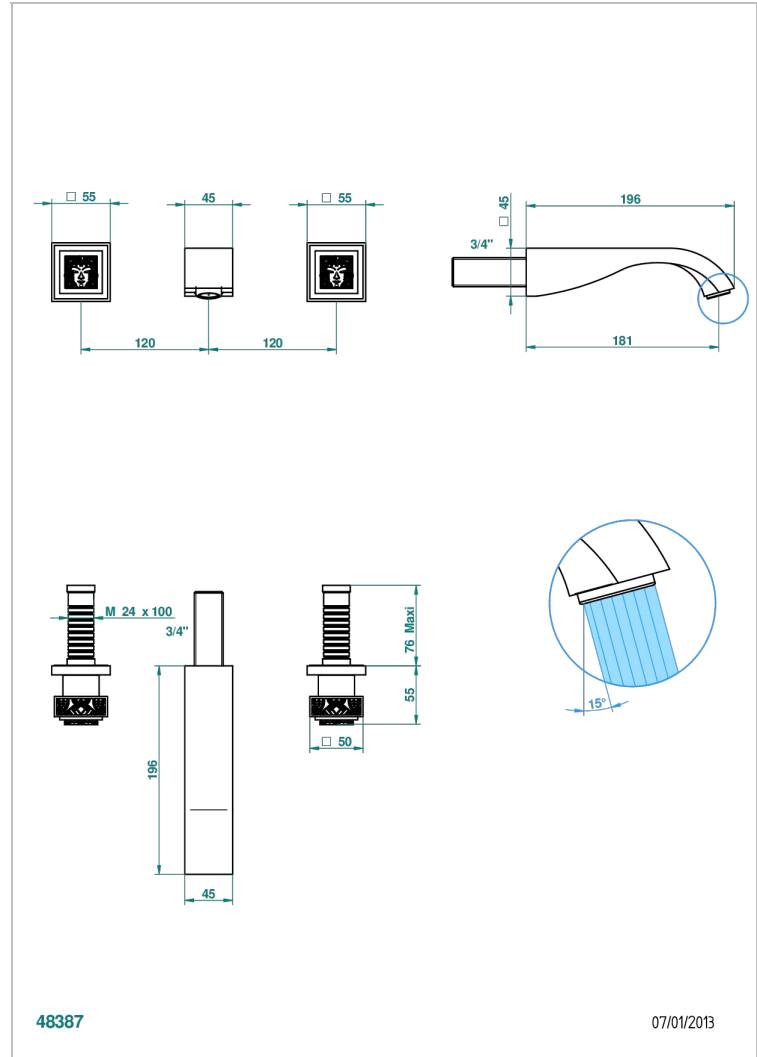

# MASQUE DE FEMME LUNAIRE

A2R-41GB

Trim only for wall mounted 3-hole bath mixer

THG<sup>®</sup>  
PARIS

## CHARACTERISTIC

- Masque de Femme Lunaire
- Trim only for wall mounted 3-hole bath mixer

## TECHNICAL SPECS

- Recommandé : 3 bars (max. 5 bars) - Advised : 43,5 psi (max. 72 psi)
- Bec : 35 l/min à 3 bars
- Spout : 9.26 gpm at 43.5 psi

## RELATED SKU'S

- Ref. G00-40AC Rough parts for wall mounted 3 hole mixer, cross handle version
- Ref. G00-40AM Rough parts for wall mounted 3 hole mixer, lever handle version