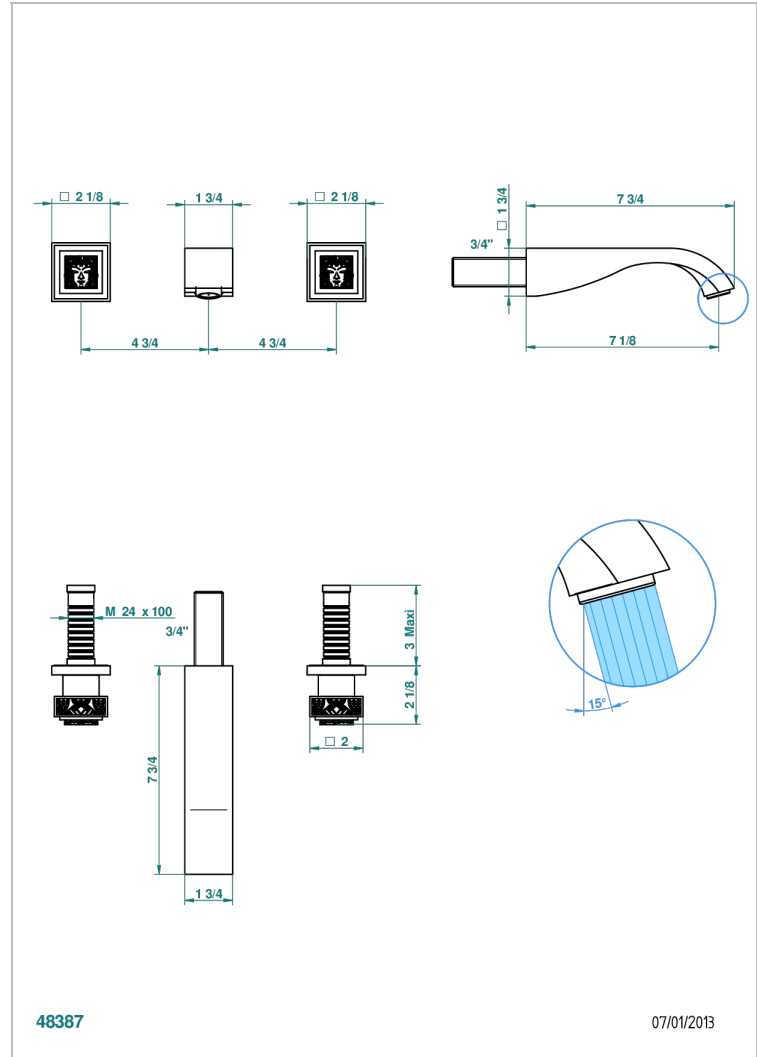

MASQUE DE FEMME LUNAIRE

A2R-41GB

Trim only for wall mounted 3-hole bath mixer

THG[®]
PARIS

CHARACTERISTIC

- Masque de Femme Lunaire
- Trim only for wall mounted 3-hole bath mixer

TECHNICAL SPECS

- Recommandé : 3 bars (max. 5 bars) - Advised : 43,5 psi (max. 72 psi)
- Bec : 35 l/min à 3 bars
- Spout : 9.26 gpm at 43.5 psi

RELATED SKU'S

- Ref. G00-40AC Rough parts for wall mounted 3 hole mixer, cross handle version
- Ref. G00-40AM Rough parts for wall mounted 3 hole mixer, lever handle version

AVAILABLE FINITIONS

- Black ceram - D30
- Matt chrome - C02
- Matt gold - F07
- Matt nickel (color finish) - C01
- Polished chrome (color finish) - A02
- Polished chrome / Polished gold (color finish) - G02