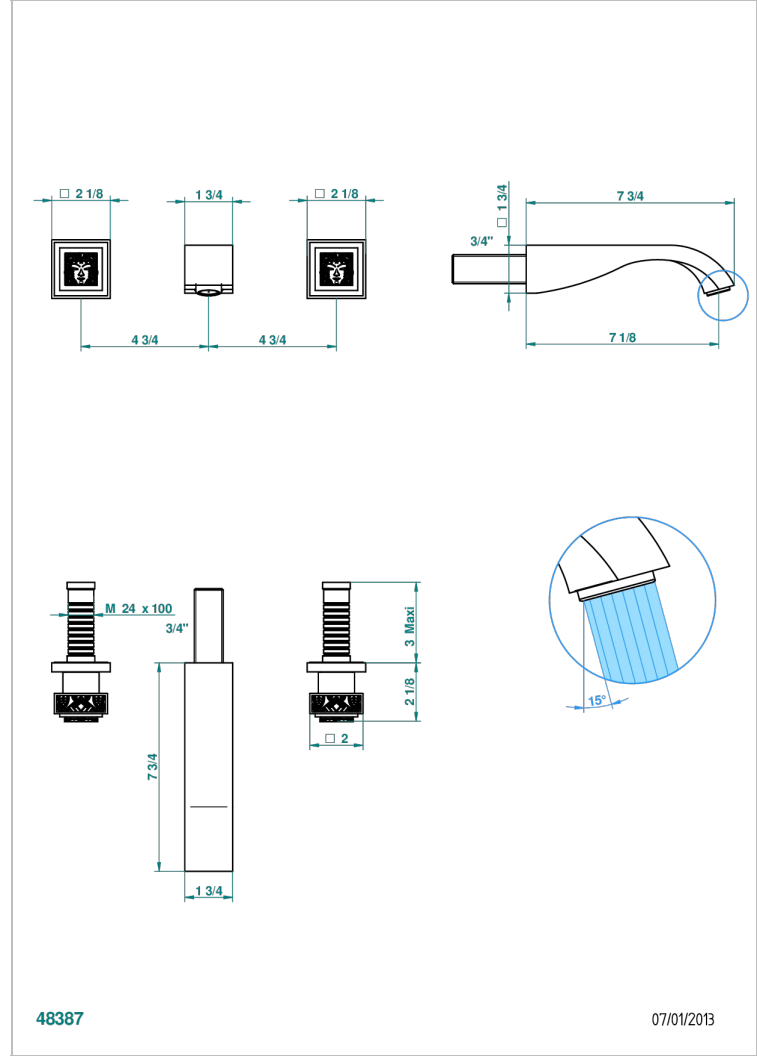

MASQUE DE FEMME LUNAIRE

A2R-41GB

Trim only for wall mounted 3-hole bath mixer

THG[®]
PARIS

CHARACTERISTIC

- Masque de Femme Lunaire
- Trim only for wall mounted 3-hole bath mixer

TECHNICAL SPECS

- Recommandé : 3 bars (max. 5 bars) - Advised : 43,5 psi (max. 72 psi)
- Bec : 35 l/min à 3 bars
- Spout : 9.26 gpm at 43.5 psi

RELATED SKU'S

- Ref. G00-40AC Rough parts for wall mounted 3 hole mixer, cross handle version
- Ref. G00-40AM Rough parts for wall mounted 3 hole mixer, lever handle version

AVAILABLE FINITIONS

- Black ceram - D30
- Matt chrome - C02
- Matt gold - F07
- Matt nickel (color finish) - C01
- Polished chrome (color finish) - A02
- Polished chrome / Polished gold (color finish) - G02