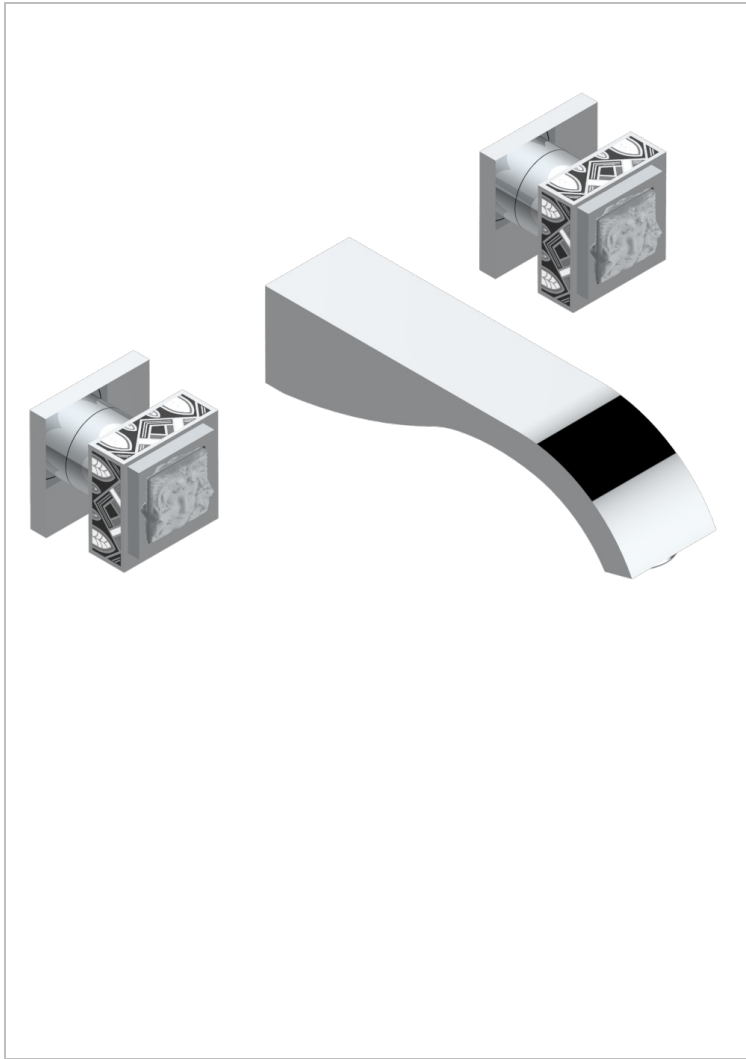

MASQUE DE FEMME LUNAIRE

A2R-40GB

Trim only for wall mounted 3-hole basin mixer

THG[®]
PARIS

CHARACTERISTIC

- Masque de Femme Lunaire
- Trim only for wall mounted 3-hole basin mixer

TECHNICAL SPECS

- Recommandé : 3 bars (max. 5 bars) - Advised : 43,5 psi (max. 72 psi)
- 15 l/min à 3 bars (4 gpm at 43.5 psi)

RELATED SKU'S

- Ref. G00-40AC Rough parts for wall mounted 3 hole mixer, cross handle version
- Ref. G00-40AM Rough parts for wall mounted 3 hole mixer, lever handle version

AVAILABLE FINITIONS

Black ceram - D30
Matt chrome - C02
Matt gold - F07
Matt nickel (color finish) - C01
Polished chrome (color finish) - A02
Polished chrome / Polished gold (color finish) - G02

Polished gold (color finish) - F01
Polished nickel - B01
Soft gold - F30
Soft matt gold - F31