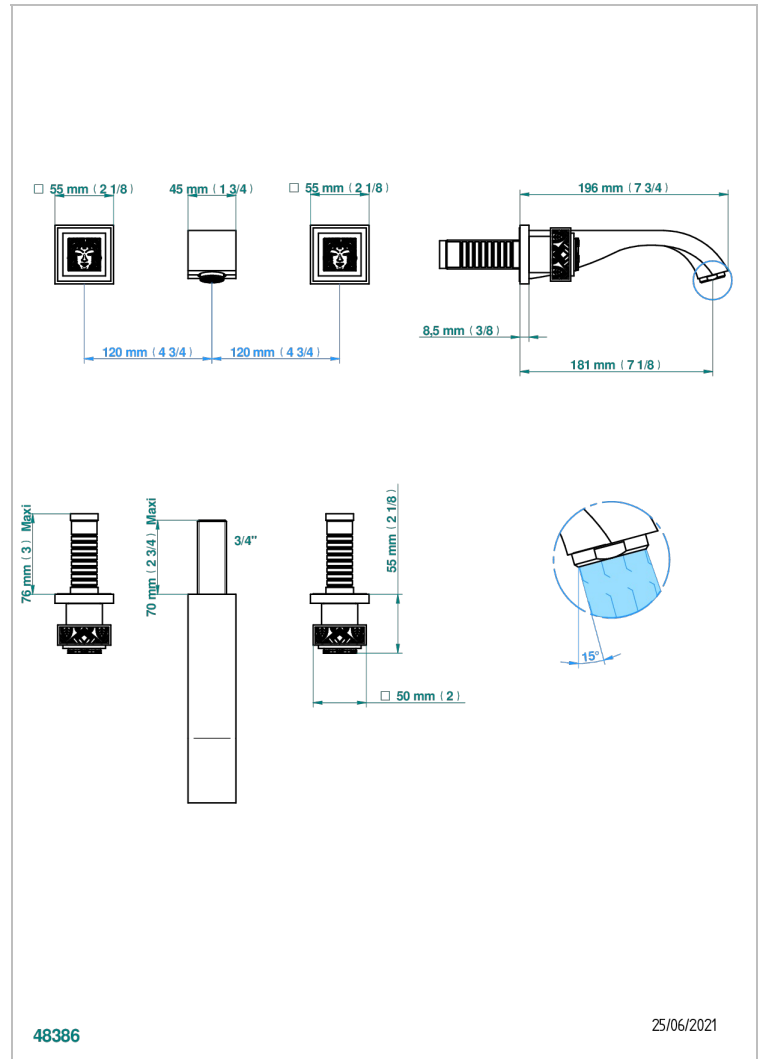

MASQUE DE FEMME LUNAIRE

A2R-40GB

Trim only for wall mounted 3-hole basin mixer

THG[®]
PARIS

CHARACTERISTIC

- Masque de Femme Lunaire
- Trim only for wall mounted 3-hole basin mixer

TECHNICAL SPECS

- Recommandé : 3 bars (max. 5 bars) - Advised : 43,5 psi (max. 72 psi)
- 15 l/min à 3 bars (4 gpm at 43.5 psi)

RELATED SKU'S

- Ref. G00-40AC Rough parts for wall mounted 3 hole mixer, cross handle version
- Ref. G00-40AM Rough parts for wall mounted 3 hole mixer, lever handle version

AVAILABLE FINITIONS

Black ceram - D30
Matt chrome - C02
Matt gold - F07
Matt nickel (color finish) - C01
Polished chrome (color finish) - A02
Polished chrome / Polished gold (color finish) - G02