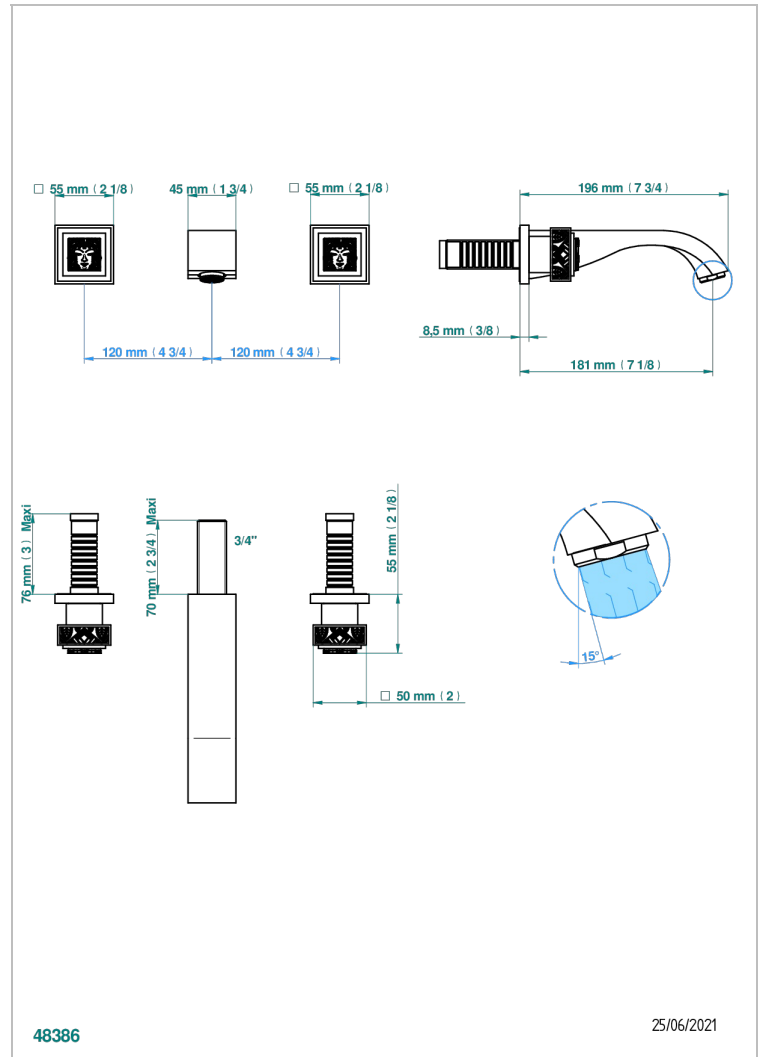

# MASQUE DE FEMME LUNAIRE

A2R-40GB

Trim only for wall mounted 3-hole basin mixer

THG<sup>®</sup>  
PARIS

## CHARACTERISTIC

- Masque de Femme Lunaire
- Trim only for wall mounted 3-hole basin mixer

## TECHNICAL SPECS

- Recommandé : 3 bars (max. 5 bars) - Advised : 43,5 psi (max. 72 psi)
- 15 l/min à 3 bars (4 gpm at 43.5 psi)

## RELATED SKU'S

- Ref. G00-40AC Rough parts for wall mounted 3 hole mixer, cross handle version
- Ref. G00-40AM Rough parts for wall mounted 3 hole mixer, lever handle version