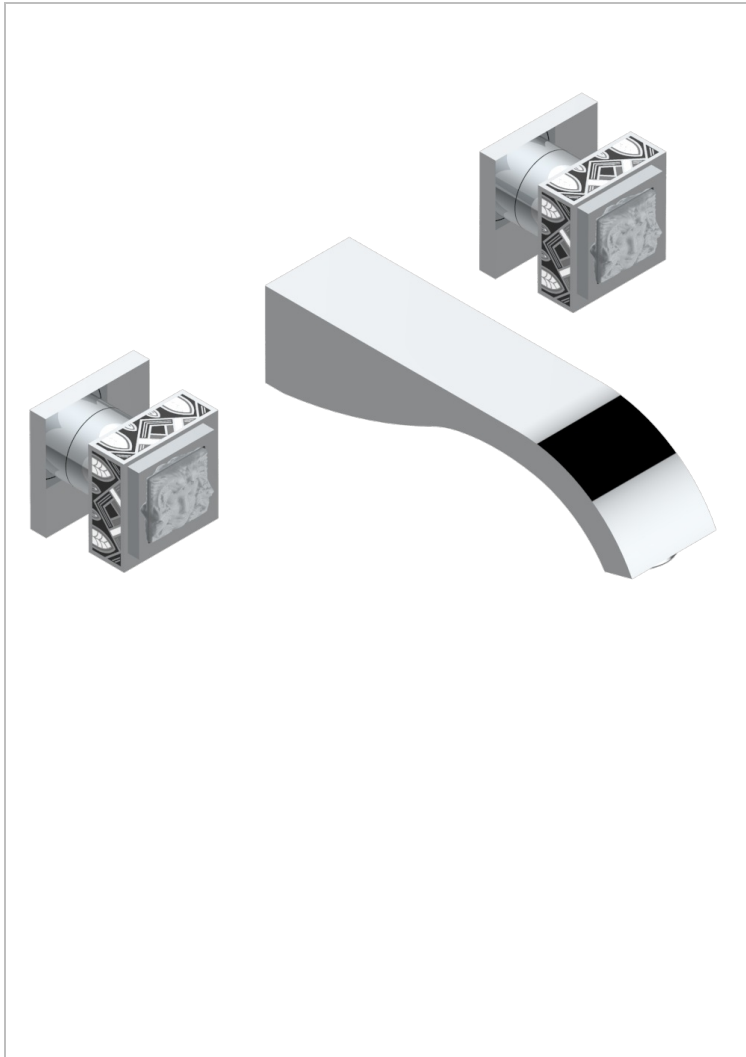

# MASQUE DE FEMME LUNAIRE

A2R-40GB

Trim only for wall mounted 3-hole basin mixer

THG<sup>®</sup>  
PARIS

## CHARACTERISTIC

- Masque de Femme Lunaire
- Trim only for wall mounted 3-hole basin mixer

## RELATED SKU'S

- Ref. G00-40AC Rough parts for wall mounted 3 hole mixer, cross handle version
- Ref. G00-40AM Rough parts for wall mounted 3 hole mixer, lever handle version