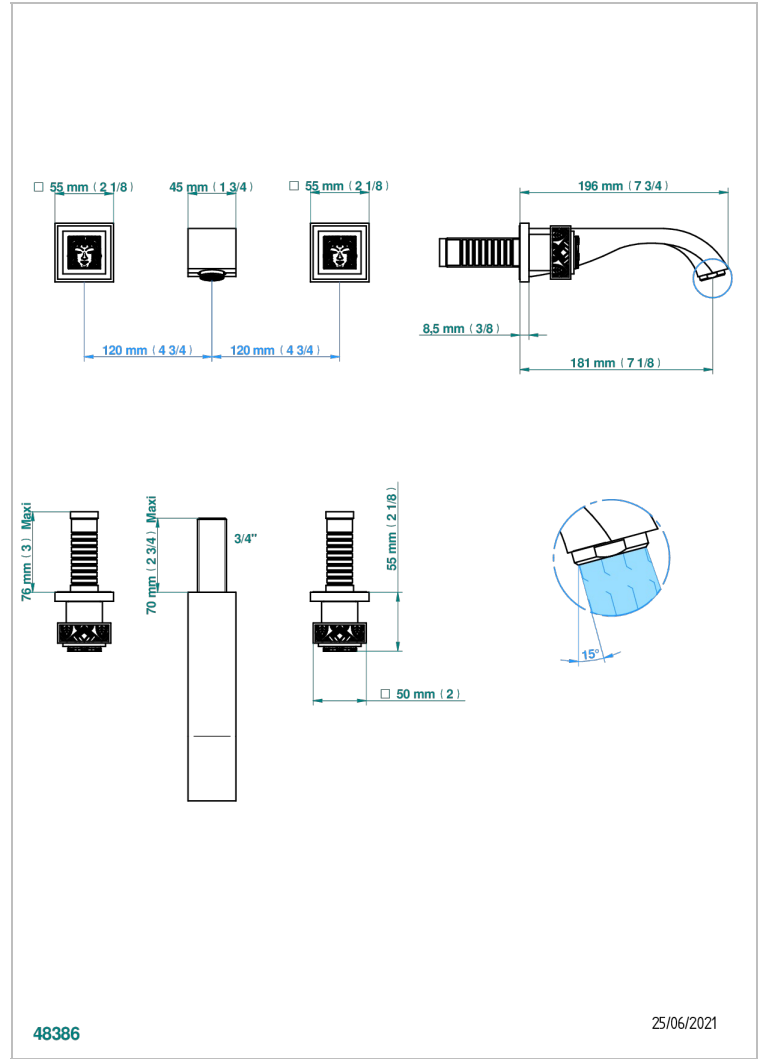

MASQUE DE FEMME LUNAIRE

A2R-40GB

Trim only for wall mounted 3-hole basin mixer

THG[®]
PARIS

CHARACTERISTIC

- Masque de Femme Lunaire
- Trim only for wall mounted 3-hole basin mixer

TECHNICAL SPECS

- Recommandé : 3 bars (max. 5 bars) - Advised : 43,5 psi (max. 72 psi)
- 15 l/min à 3 bars (4 gpm at 43.5 psi)

RELATED SKU'S

- Ref. G00-40AC Rough parts for wall mounted 3 hole mixer, cross handle version
- Ref. G00-40AM Rough parts for wall mounted 3 hole mixer, lever handle version

AVAILABLE FINITIONS

- Black ceram - D30
- Matt chrome - C02
- Matt gold - F07
- Matt nickel (color finish) - C01
- Polished chrome (color finish) - A02
- Polished chrome / Polished gold (color finish) - G02