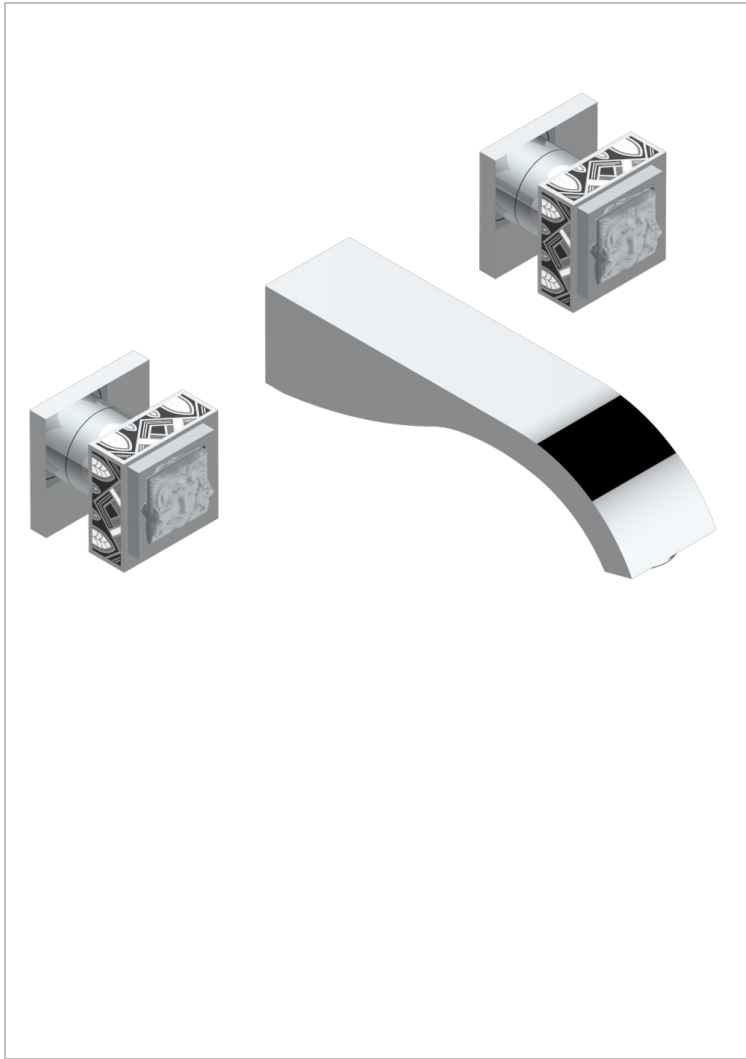

MASQUE DE FEMME LUNAIRE

A2R-40GB

Trim only for wall mounted 3-hole basin mixer

THG[®]
PARIS

CHARACTERISTIC

- Masque de Femme Lunaire
- Trim only for wall mounted 3-hole basin mixer

TECHNICAL SPECS

- Recommandé : 3 bars (max. 5 bars) - Advised : 43,5 psi (max. 72 psi)
- 15 l/min à 3 bars (4 gpm at 43.5 psi)

RELATED SKU'S

- Ref. G00-40AC Rough parts for wall mounted 3 hole mixer, cross handle version
- Ref. G00-40AM Rough parts for wall mounted 3 hole mixer, lever handle version

AVAILABLE FINITIONS

- Black ceram - D30
- Matt chrome - C02
- Matt gold - F07
- Matt nickel (color finish) - C01
- Polished chrome (color finish) - A02
- Polished chrome / Polished gold (color finish) - G02

- Polished gold (color finish) - F01
- Polished nickel - B01
- Soft gold - F30
- Soft matt gold - F31