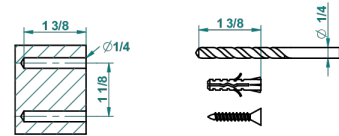

48372

13/01/2016

CHARACTERISTIC

- Jaipur Metal
- Wall mounted toilet brush holder

AVAILABLE FINITIONS

Black ceram - D30
Blush PVD - H62
Brass color PVD - H49
Brown bronze color PVD - F33
Chrome polished - A02
Chrome polished / gold polished - G02

Copper antique matt, coated - H07
Gold color PVD - H52
Gold mat - F07
Gold polished - F01
Graphite PVD - H64
Light coated bronze - D01

Matt Umber PVD - H67
Matt blush PVD - H60
Matt brass color PVD - H50
Matt brown bronze color PVD - F34
Matt chrome (American satin) - C02
Matt gold color PVD - H53

Matt graphite PVD - H65
Matt nickel (American satin) - C01
Matt nickel color PVD - H56
Nickel antique / Sovereign - H28
Nickel color PVD - H55
Nickel polished - B01

Soft gold - F30
Soft matt gold - F31
Umber PVD - H66