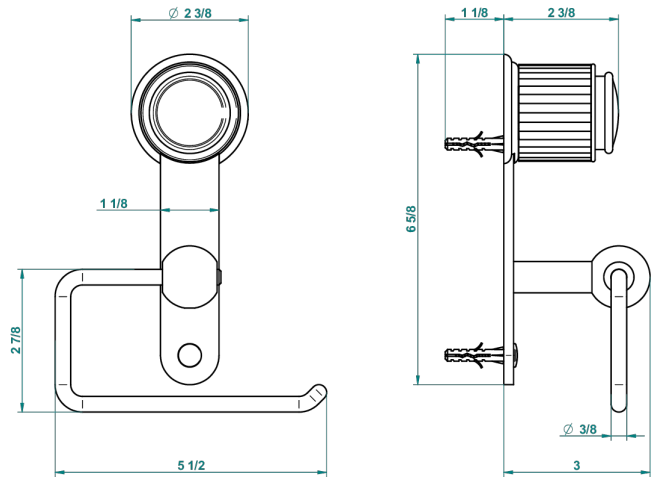

JAIPUR METAL

A9F-538A

Toilet paper holder, single mount without cover

48371

01/03/2017

CHARACTERISTIC

- Jaipur Metal
- Toilet paper holder, single mount without cover

AVAILABLE FINITIONS

Black ceram - D30
Blush PVD - H62
Brass color PVD - H49
Brown bronze color PVD - F33
Chrome polished - A02
Chrome polished / gold polished - G02

Copper antique matt, coated - H07
Gold color PVD - H52
Gold mat - F07
Gold polished - F01
Graphite PVD - H64
Light coated bronze - D01

Matt Umber PVD - H67
Matt blush PVD - H60
Matt brass color PVD - H50
Matt brown bronze color PVD - F34
Matt chrome (American satin) - C02
Matt gold color PVD - H53

Matt graphite PVD - H65
Matt nickel (American satin) - C01
Matt nickel color PVD - H56
Nickel antique / Sovereign - H28
Nickel color PVD - H55
Nickel polished - B01

Soft gold - F30
Soft matt gold - F31
Umber PVD - H66