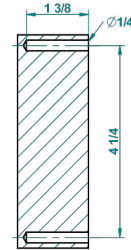

JAIPUR METAL

A9F-538A

Toilet paper holder, single mount without cover

48371

01/03/2017

CHARACTERISTIC

- Jaipur Metal
- Toilet paper holder, single mount without cover

AVAILABLE FINITIONS

Black ceram - D30
Blush PVD - H62
Brass color PVD - H49
Brown bronze color PVD - F33
Chrome polished - A02
Chrome polished / gold polished - G02

Copper antique matt, coated - H07
Gold color PVD - H52
Gold mat - F07
Gold polished - F01
Graphite PVD - H64
Light coated bronze - D01

Matt Umber PVD - H67
Matt blush PVD - H60
Matt brass color PVD - H50
Matt brown bronze color PVD - F34
Matt chrome (American satin) - C02
Matt gold color PVD - H53

Matt graphite PVD - H65
Matt nickel (American satin) - C01
Matt nickel color PVD - H56
Nickel antique / Sovereign - H28
Nickel color PVD - H55
Nickel polished - B01

Soft gold - F30
Soft matt gold - F31
Umber PVD - H66