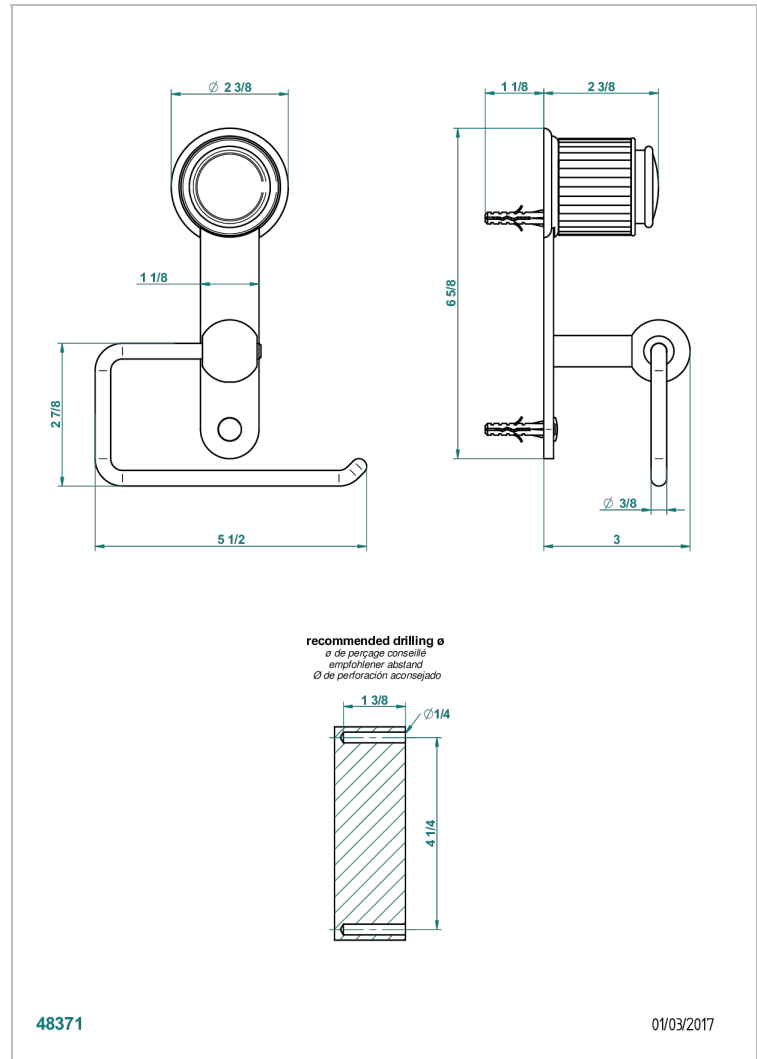

JAIPUR METAL

A9F-538A

Wall mounted WC paper holder without cover

THG[®]
PARIS

CHARACTERISTIC

- Jaipur Metal
- Wall mounted WC paper holder without cover

AVAILABLE FINITIONS

Antique nickel - H28
Black ceram - D30
Blush PVD - H62
Brass color PVD - H49
Brown bronze color PVD - F33
Gold color PVD - H52