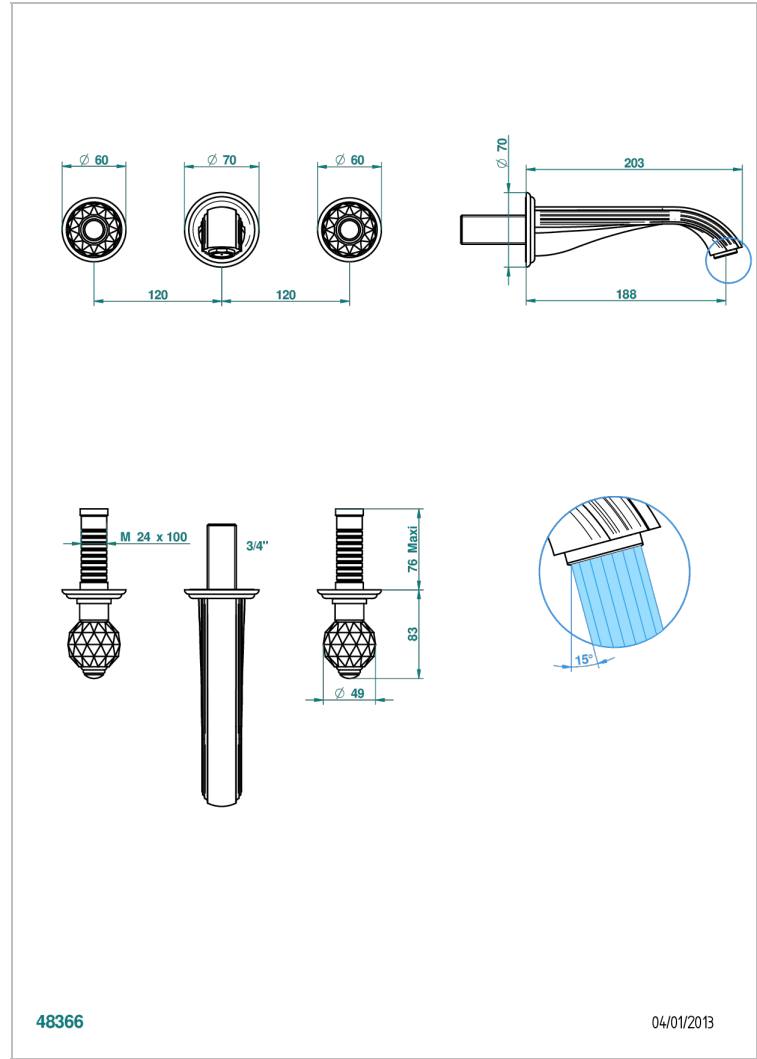

# MANDARINE CRISTALLIA DIAMANT

U1K-41GB

Trim for wall mounted 3-hole bath set only

THG<sup>®</sup>  
PARIS

48366

04/01/2013

## CHARACTERISTIC

- Mandarin Cristallia Diamant
- Trim for wall mounted 3-hole bath set only

## TECHNICAL SPECS

- Recommandé : 3 bars (max. 5 bars) - Advised : 43,5 psi (max. 72 psi)
- Bec : 35 l/min à 3 bars
- Spout : 9.26 gpm at 43.5 psi

## RELATED SKU'S

- Ref. G00-40AM/US Rough parts for wall set (one counter clockwise and one clockwise cartridges)