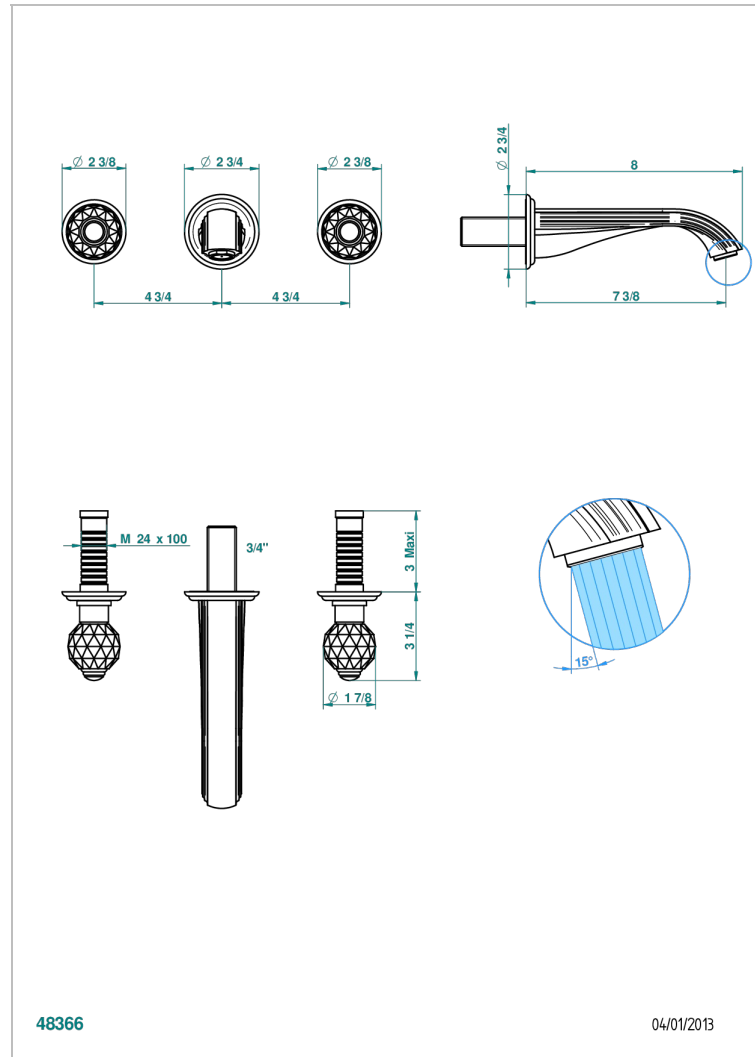

# MANDARINE CRISTALLIA DIAMANT

U1K-41GB

Trim for wall mounted 3-hole bath set only

THG<sup>®</sup>  
PARIS

48366

04/01/2013

## CHARACTERISTIC

- Mandarin Cristallia Diamant
- Trim for wall mounted 3-hole bath set only

## TECHNICAL SPECS

- Recommandé : 3 bars (max. 5 bars) - Advised : 43,5 psi (max. 72 psi)
- Bec : 35 l/min à 3 bars
- Spout : 9.26 gpm at 43.5 psi

## RELATED SKU'S

- Ref. G00-40AM/US Rough parts for wall set (one counter clockwise and one clockwise cartridges)