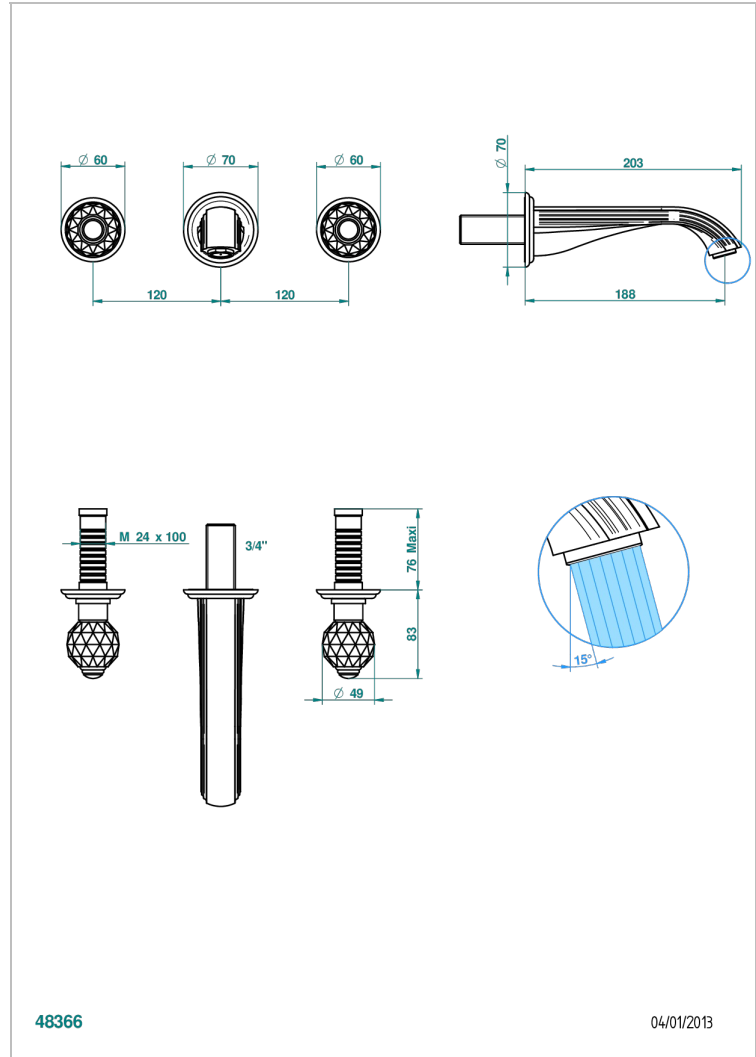

MANDARINE CRISTALLIA DIAMANT

U1K-41GB

Trim only for wall mounted 3-hole bath mixer

THG[®]
PARIS

CHARACTERISTIC

- Mandarin Cristallia Diamant
- Trim only for wall mounted 3-hole bath mixer

TECHNICAL SPECS

- Recommandé : 3 bars (max. 5 bars) - Advised : 43,5 psi (max. 72 psi)
- Bec : 35 l/min à 3 bars
- Spout : 9.26 gpm at 43.5 psi

RELATED SKU'S

- Ref. G00-40AC Rough parts for wall mounted 3 hole mixer, cross handle version
- Ref. G00-40AM Rough parts for wall mounted 3 hole mixer, lever handle version

AVAILABLE FINITIONS

Antique nickel - H28
Black ceram - D30
Blush PVD - H62
Brass color PVD - H49
Brown bronze color PVD - F33
Gold color PVD - H52

Graphite PVD - H64
Lacquered light bronze - D01
Matt Umber PVD - H67
Matt blush PVD - H60
Matt brass color PVD - H50
Matt brown bronze color PVD - F34

Matt chrome - C02
Matt gold - F07
Matt gold color PVD - H53
Matt graphite PVD - H65
Matt nickel (color finish) - C01
Matt nickel color PVD - H56

Nickel color PVD - H55
Polished chrome (color finish) - A02
Polished chrome / Polished gold (color finish) - G02
Polished gold (color finish) - F01
Polished nickel - B01
Soft gold - F30

Soft matt gold - F31
Umber PVD - H66
Varnished matt antique red copper (color finish) - H07