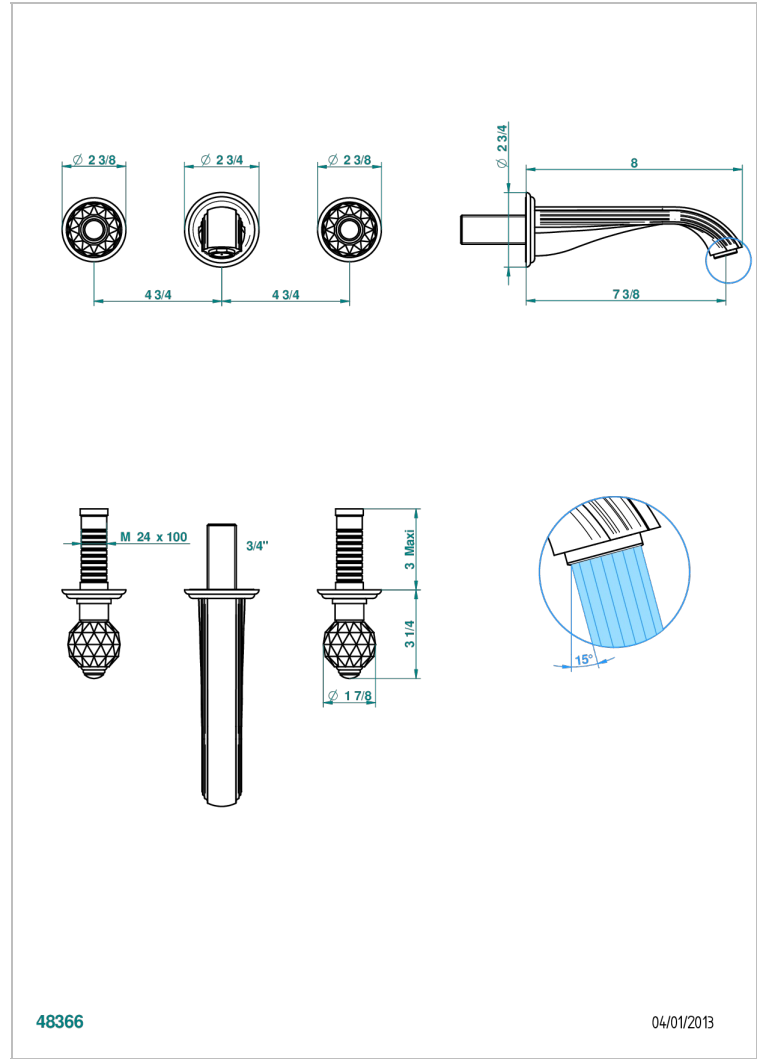

MANDARINE CRISTALLIA DIAMANT

U1K-41GB

Trim only for wall mounted 3-hole bath mixer

THG[®]
PARIS

CHARACTERISTIC

- Mandarin Cristallia Diamant
- Trim only for wall mounted 3-hole bath mixer

TECHNICAL SPECS

- Recommandé : 3 bars (max. 5 bars) - Advised : 43,5 psi (max. 72 psi)
- Bec : 35 l/min à 3 bars
- Spout : 9.26 gpm at 43.5 psi

RELATED SKU'S

- Ref. G00-40AC Rough parts for wall mounted 3 hole mixer, cross handle version
- Ref. G00-40AM Rough parts for wall mounted 3 hole mixer, lever handle version

AVAILABLE FINITIONS

Antique nickel - H28
Black ceram - D30
Blush PVD - H62
Brass color PVD - H49
Brown bronze color PVD - F33
Gold color PVD - H52

Nickel color PVD - H55
Polished chrome (color finish) - A02
Polished chrome / Polished gold (color finish) - G02
Polished gold (color finish) - F01
Polished nickel - B01
Soft gold - F30

Soft matt gold - F31
Umber PVD - H66
Varnished matt antique red copper (color finish) - H07