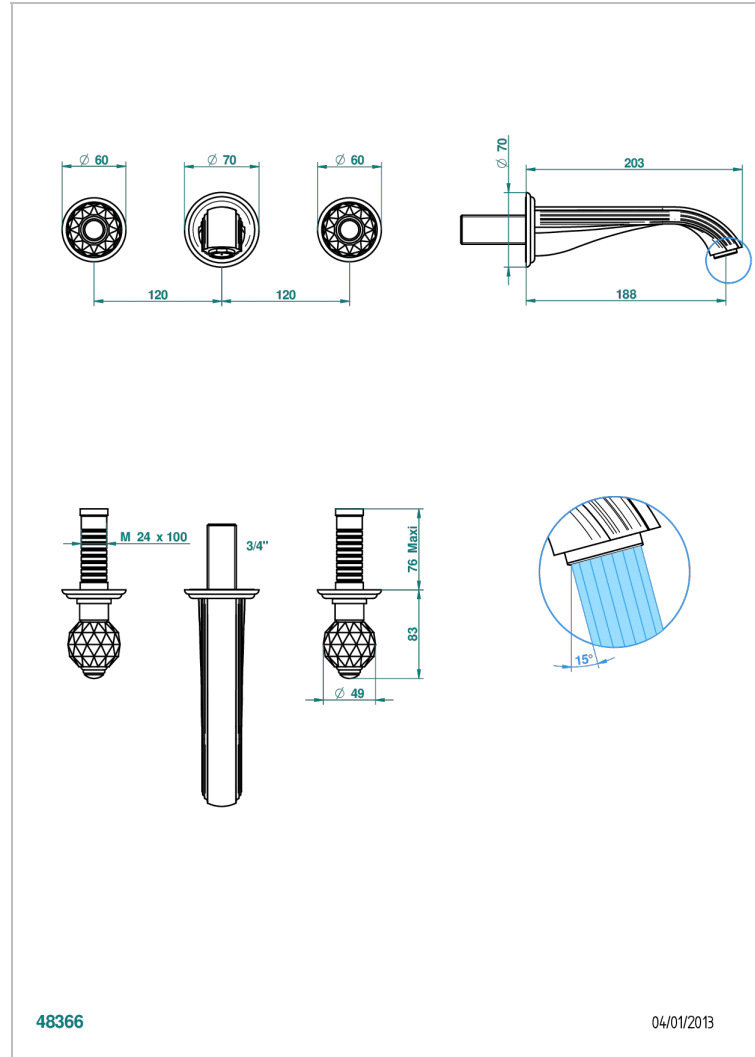

# MANDARINE CRISTALLIA DIAMANT

U1K-41GB

Trim only for wall mounted 3-hole bath mixer

THG<sup>®</sup>  
PARIS

## CHARACTERISTIC

- Mandarine Cristallia Diamant
- Trim only for wall mounted 3-hole bath mixer

## TECHNICAL SPECS

- Recommandé : 3 bars (max. 5 bars) - Advised : 43,5 psi (max. 72 psi)
- Bec : 35 l/min à 3 bars
- Spout : 9.26 gpm at 43.5 psi

## RELATED SKU'S

- Ref. G00-40AC Rough parts for wall mounted 3 hole mixer, cross handle version
- Ref. G00-40AM Rough parts for wall mounted 3 hole mixer, lever handle version