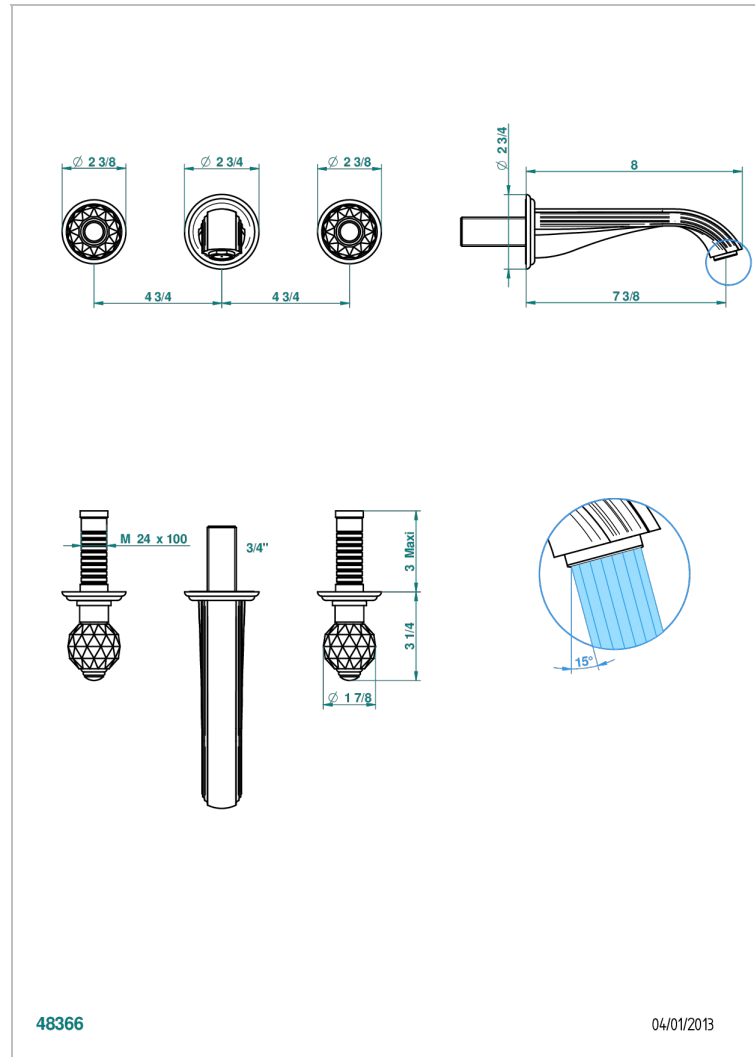

# MANDARINE CRISTALLIA DIAMANT

U1K-41GB

Trim only for wall mounted 3-hole bath mixer

THG<sup>®</sup>  
PARIS

## CHARACTERISTIC

- Mandarin Cristallia Diamant
- Trim only for wall mounted 3-hole bath mixer

## TECHNICAL SPECS

- Recommandé : 3 bars (max. 5 bars) - Advised : 43,5 psi (max. 72 psi)
- Bec : 35 l/min à 3 bars
- Spout : 9.26 gpm at 43.5 psi

## RELATED SKU'S

- Ref. G00-40AC Rough parts for wall mounted 3 hole mixer, cross handle version
- Ref. G00-40AM Rough parts for wall mounted 3 hole mixer, lever handle version