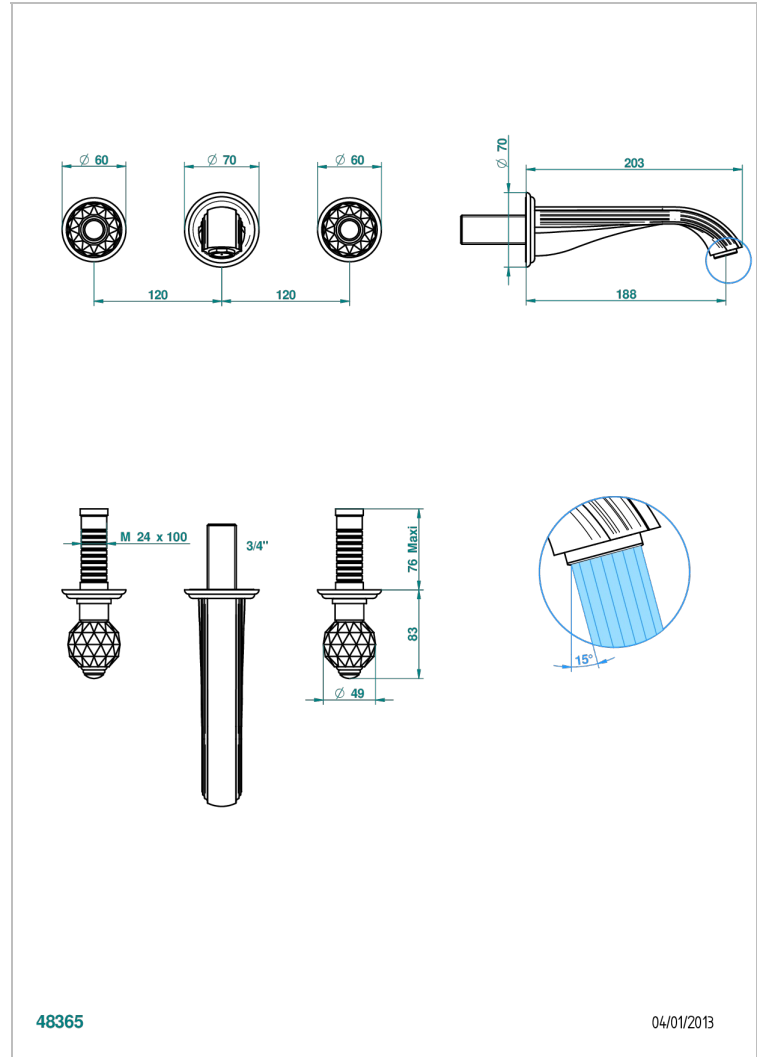

# MANDARINE CRISTALLIA DIAMANT

U1K-40GBUS

Trim for wall mounted 3-hole lavatory set only

## CHARACTERISTIC

- Mandarin Cristallia Diamant
- Trim for wall mounted 3-hole lavatory set only

## RELATED SKU'S

- Ref. G00-40AM/US Rough parts for wall set (one counter clockwise and one clockwise cartridges)