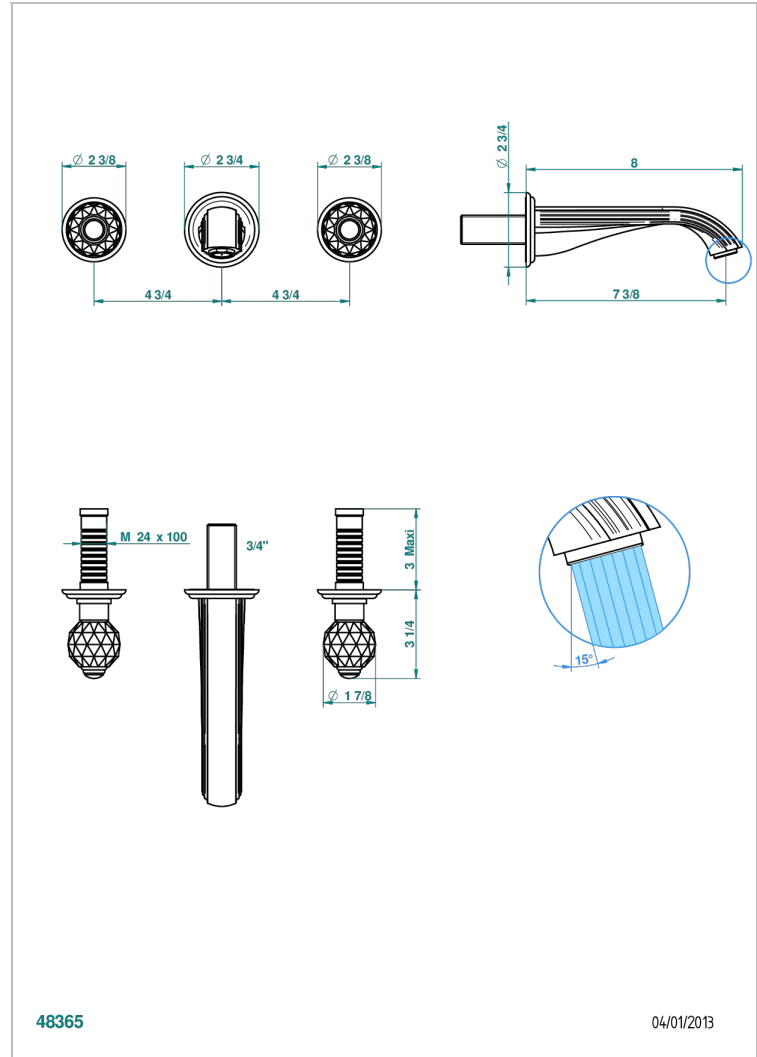

MANDARINE CRISTALLIA DIAMANT

U1K-40GBUS

Trim for wall mounted 3-hole lavatory set only

CHARACTERISTIC

- Mandarin Cristallia Diamant
- Trim for wall mounted 3-hole lavatory set only

TECHNICAL SPECS

- Recommandé : 3 bars (max. 5 bars) - Advised : 43,5 psi (max. 72 psi)
- 15 l/min à 3 bars (4 gpm at 43.5 psi)

RELATED SKU'S

- Ref. G00-40AM/US Rough parts for wall set (one counter clockwise and one clockwise cartridges)

AVAILABLE FINITIONS

Black ceram - D30
Blush PVD - H62
Brass color PVD - H49
Brown bronze color PVD - F33
Chrome polished - A02
Chrome polished / gold polished - G02

Copper antique matt, coated - H07
Gold color PVD - H52
Gold mat - F07
Gold polished - F01
Graphite PVD - H64
Light coated bronze - D01

Matt Umber PVD - H67
Matt blush PVD - H60
Matt brass color PVD - H50
Matt brown bronze color PVD - F34
Matt chrome (American satin) - C02
Matt gold color PVD - H53