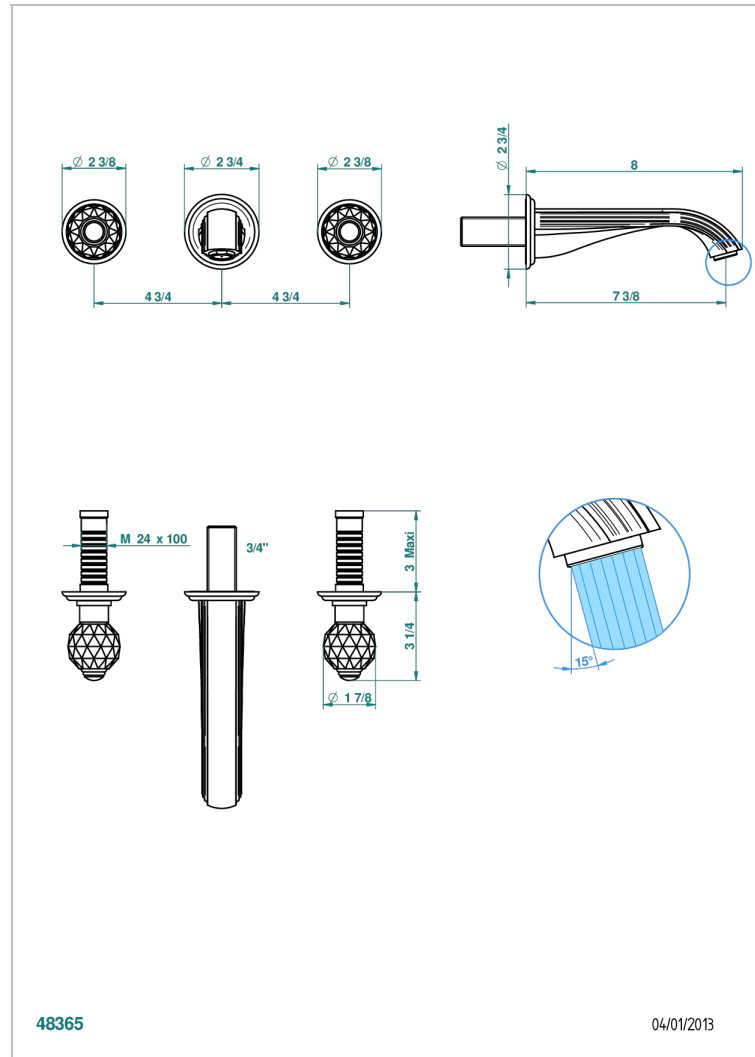

MANDARINE CRISTALLIA DIAMANT

U1K-40GB

Trim only for wall mounted 3-hole basin mixer

THG[®]
PARIS

CHARACTERISTIC

- Mandarine Cristallia Diamant
- Trim only for wall mounted 3-hole basin mixer

TECHNICAL SPECS

- Recommandé : 3 bars (max. 5 bars) - Advised : 43,5 psi (max. 72 psi)
- 15 l/min à 3 bars (4 gpm at 43.5 psi)

RELATED SKU'S

- Ref. G00-40AC Rough parts for wall mounted 3 hole mixer, cross handle version
- Ref. G00-40AM Rough parts for wall mounted 3 hole mixer, lever handle version

AVAILABLE FINITIONS

Antique nickel - H28
Black ceram - D30
Blush PVD - H62
Brass color PVD - H49
Brown bronze color PVD - F33
Gold color PVD - H52

Graphite PVD - H64
Lacquered light bronze - D01
Matt Umber PVD - H67
Matt blush PVD - H60
Matt brass color PVD - H50
Matt brown bronze color PVD - F34