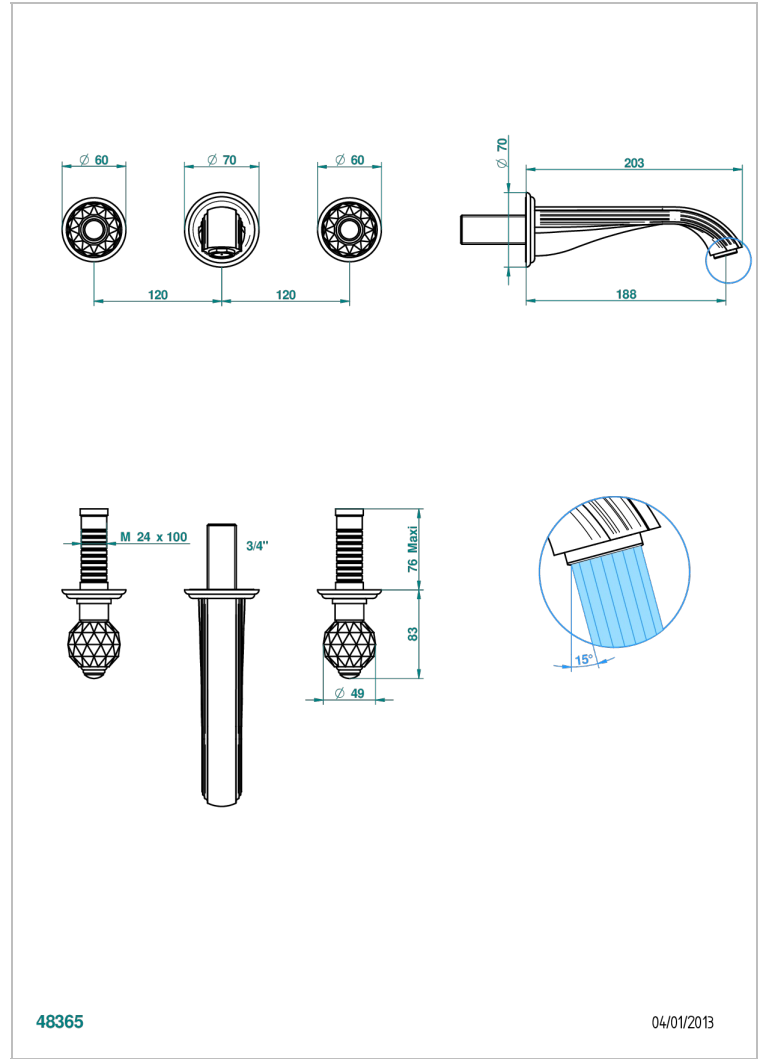

MANDARINE CRISTALLIA DIAMANT

U1K-40GB

Trim only for wall mounted 3-hole basin mixer

THG[®]
PARIS

CHARACTERISTIC

- Mandarine Cristallia Diamant
- Trim only for wall mounted 3-hole basin mixer

TECHNICAL SPECS

- Recommandé : 3 bars (max. 5 bars) - Advised : 43,5 psi (max. 72 psi)
- 15 l/min à 3 bars (4 gpm at 43.5 psi)

RELATED SKU'S

- Ref. G00-40AC Rough parts for wall mounted 3 hole mixer, cross handle version
- Ref. G00-40AM Rough parts for wall mounted 3 hole mixer, lever handle version

AVAILABLE FINITIONS

Antique nickel - H28
Black ceram - D30
Blush PVD - H62
Brass color PVD - H49
Brown bronze color PVD - F33
Gold color PVD - H52

Graphite PVD - H64
Lacquered light bronze - D01
Matt Umber PVD - H67
Matt blush PVD - H60
Matt brass color PVD - H50
Matt brown bronze color PVD - F34