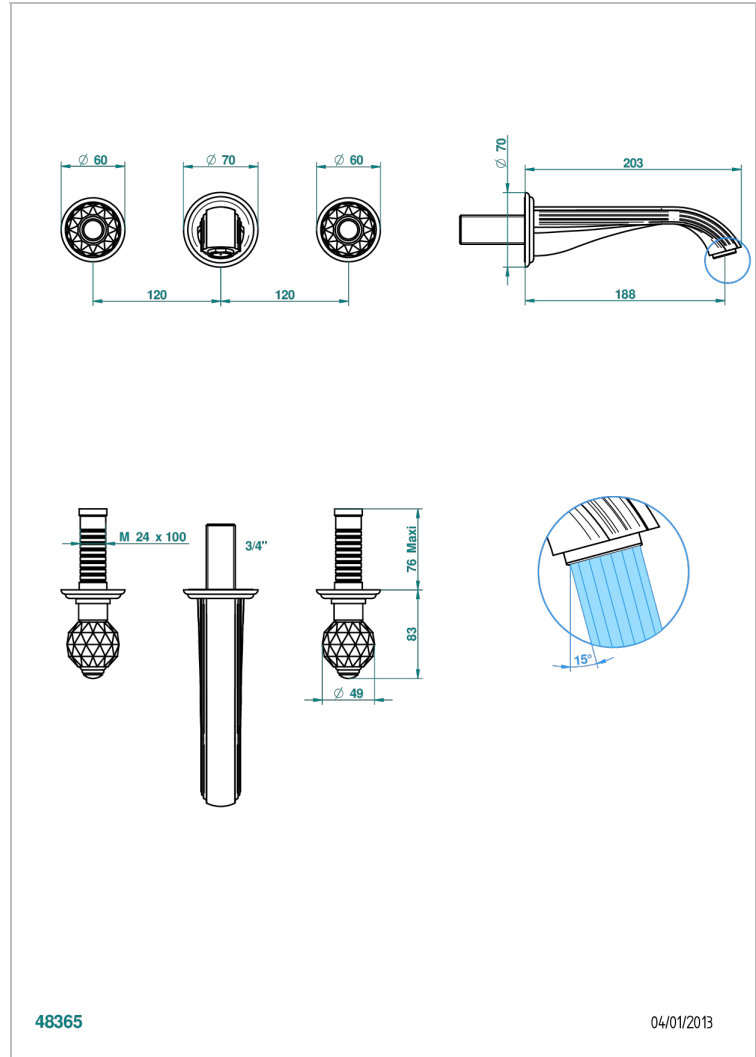

MANDARINE CRISTALLIA DIAMANT

U1K-40GB

Trim only for wall mounted 3-hole basin mixer

THG[®]
PARIS

CHARACTERISTIC

- Mandarine Cristallia Diamant
- Trim only for wall mounted 3-hole basin mixer

TECHNICAL SPECS

- Recommandé : 3 bars (max. 5 bars) - Advised : 43,5 psi (max. 72 psi)
- 15 l/min à 3 bars (4 gpm at 43.5 psi)

RELATED SKU'S

- Ref. G00-40AC Rough parts for wall mounted 3 hole mixer, cross handle version
- Ref. G00-40AM Rough parts for wall mounted 3 hole mixer, lever handle version

AVAILABLE FINITIONS

Antique nickel - H28
Black ceram - D30
Blush PVD - H62
Brass color PVD - H49
Brown bronze color PVD - F33
Gold color PVD - H52

Graphite PVD - H64
Lacquered light bronze - D01
Matt Umber PVD - H67
Matt blush PVD - H60
Matt brass color PVD - H50
Matt brown bronze color PVD - F34