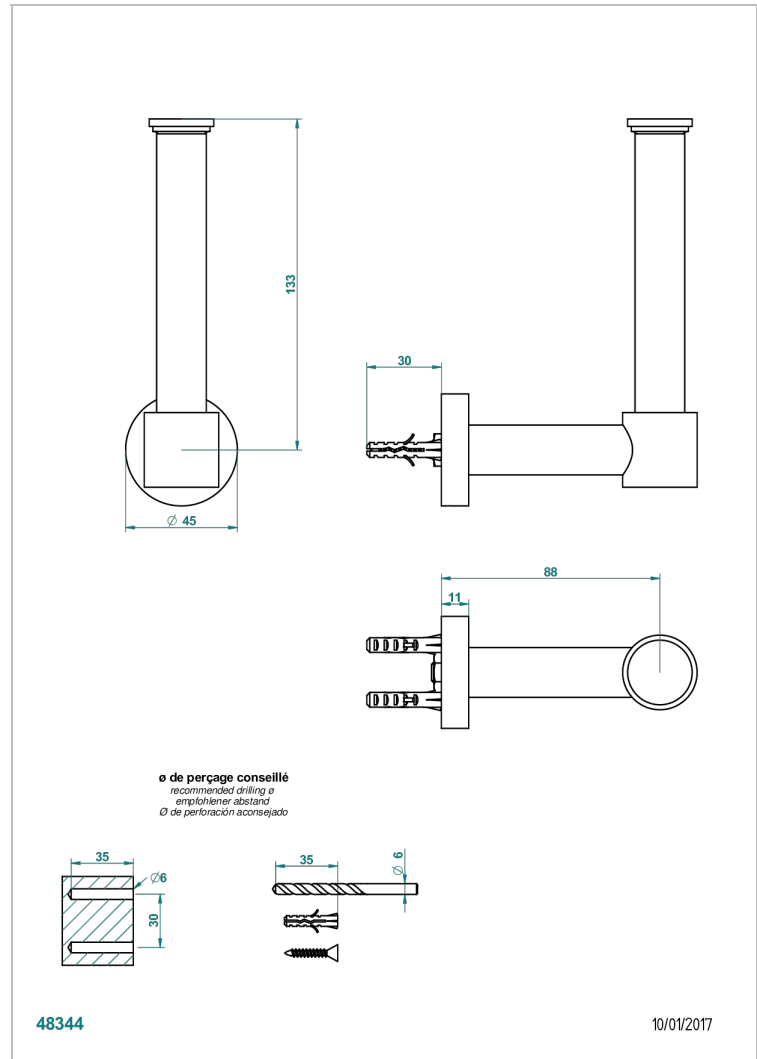

# BELUGA WITH LEVER HANDLES

G1U-542

Reserve toilet paper holder

THG<sup>®</sup>  
PARIS

## CHARACTERISTIC

- Beluga with lever handles
- Reserve toilet paper holder