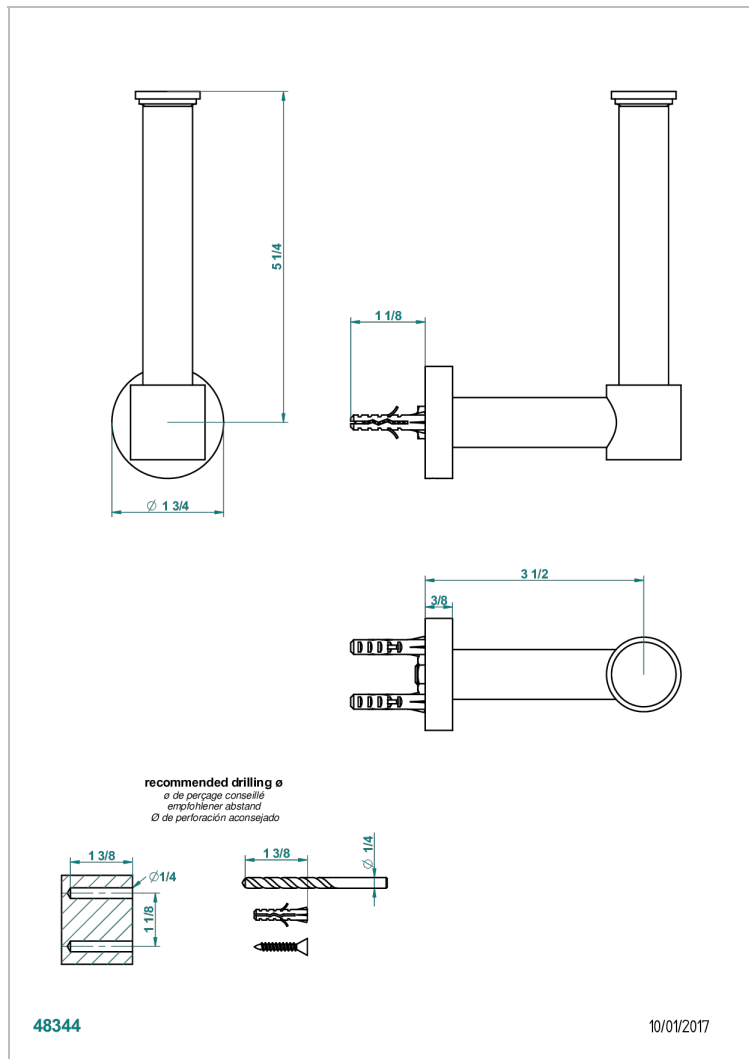

BELUGA WITH LEVER HANDLES

G1U-542

Reserve toilet paper holder

CHARACTERISTIC

- Beluga with lever handles
- Reserve toilet paper holder

AVAILABLE FINITIONS

Black ceram - D30
Blush PVD - H62
Brass color PVD - H49
Brown bronze color PVD - F33
Chrome polished - A02
Chrome polished / gold polished - G02