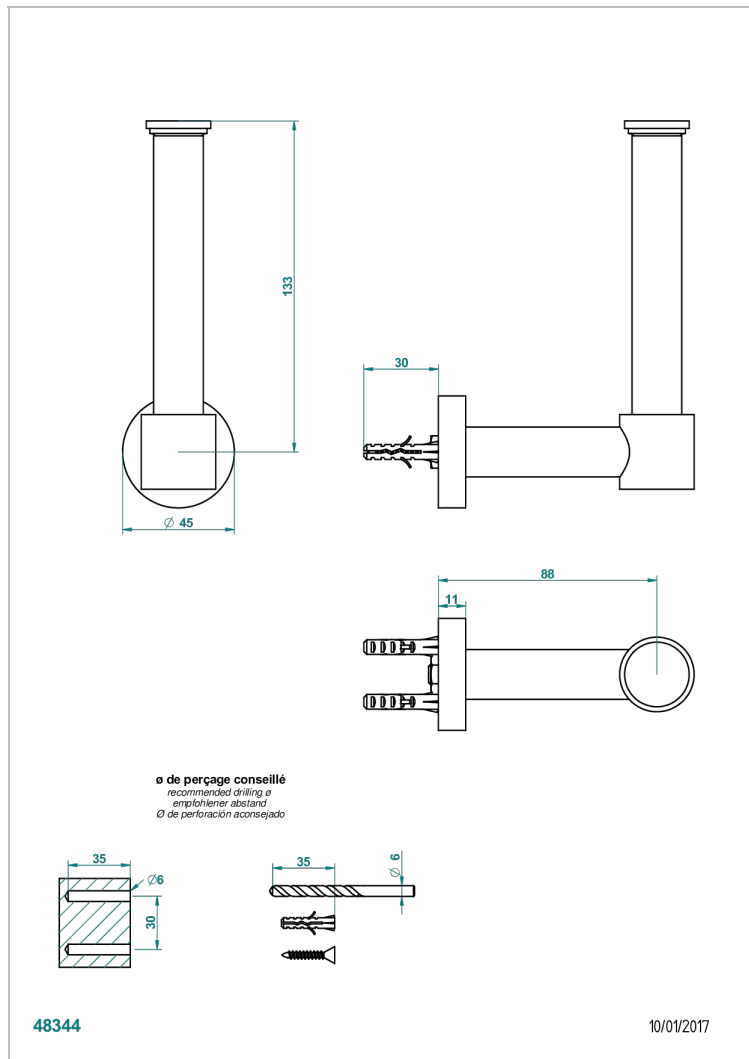

BELUGA WITH LEVER

G1U-542

Wall mounted WC reserve paper holder

THG[®]
PARIS

CHARACTERISTIC

- Beluga with lever
- Wall mounted WC reserve paper holder

AVAILABLE FINITIONS

Antique nickel - H28
Black ceram - D30
Blush PVD - H62
Brass color PVD - H49
Brown bronze color PVD - F33
Gold color PVD - H52

Nickel color PVD - H55
Polished chrome (color finish) - A02
Polished chrome / Polished gold (color finish) - G02
Polished gold (color finish) - F01
Polished nickel - B01
Soft gold - F30

Soft matt gold - F31
Umber PVD - H66
Varnished matt antique red copper (color finish) - H07