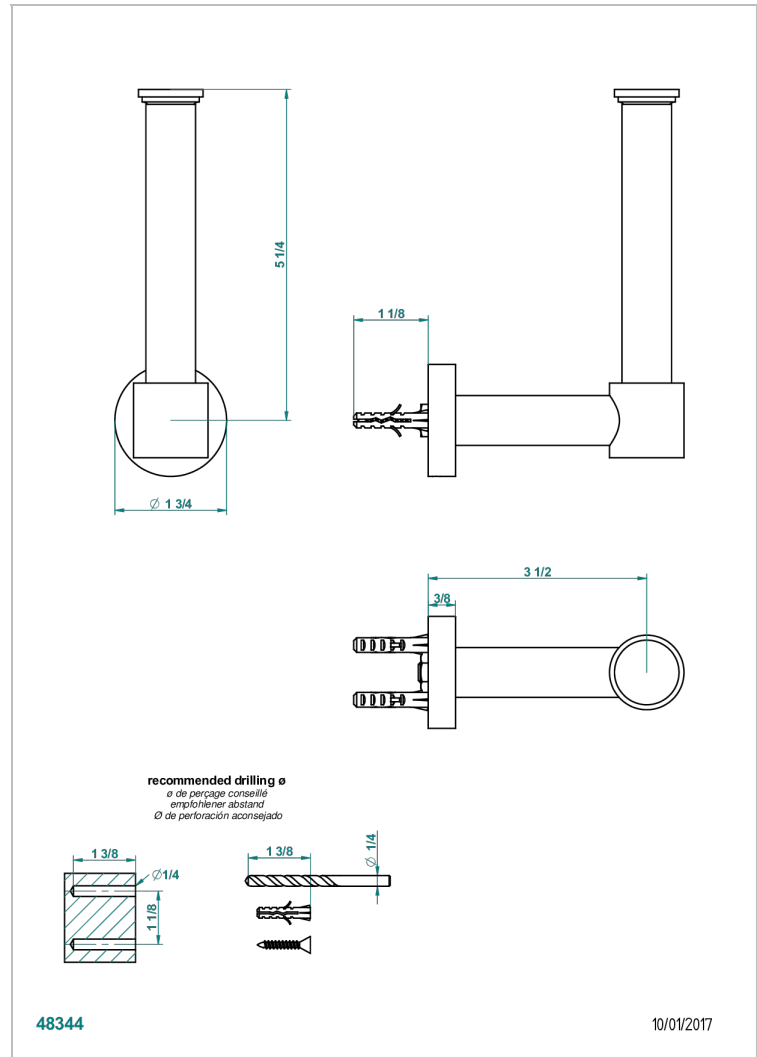

BELUGA WITH LEVER

G1U-542

Wall mounted WC reserve paper holder

CHARACTERISTIC

- Beluga with lever
- Wall mounted WC reserve paper holder

AVAILABLE FINITIONS

Antique nickel - H28
Black ceram - D30
Blush PVD - H62
Brass color PVD - H49
Brown bronze color PVD - F33
Gold color PVD - H52

Nickel color PVD - H55
Polished chrome (color finish) - A02
Polished chrome / Polished gold (color finish) - G02
Polished gold (color finish) - F01
Polished nickel - B01
Soft gold - F30

Soft matt gold - F31
Umber PVD - H66
Varnished matt antique red copper (color finish) - H07