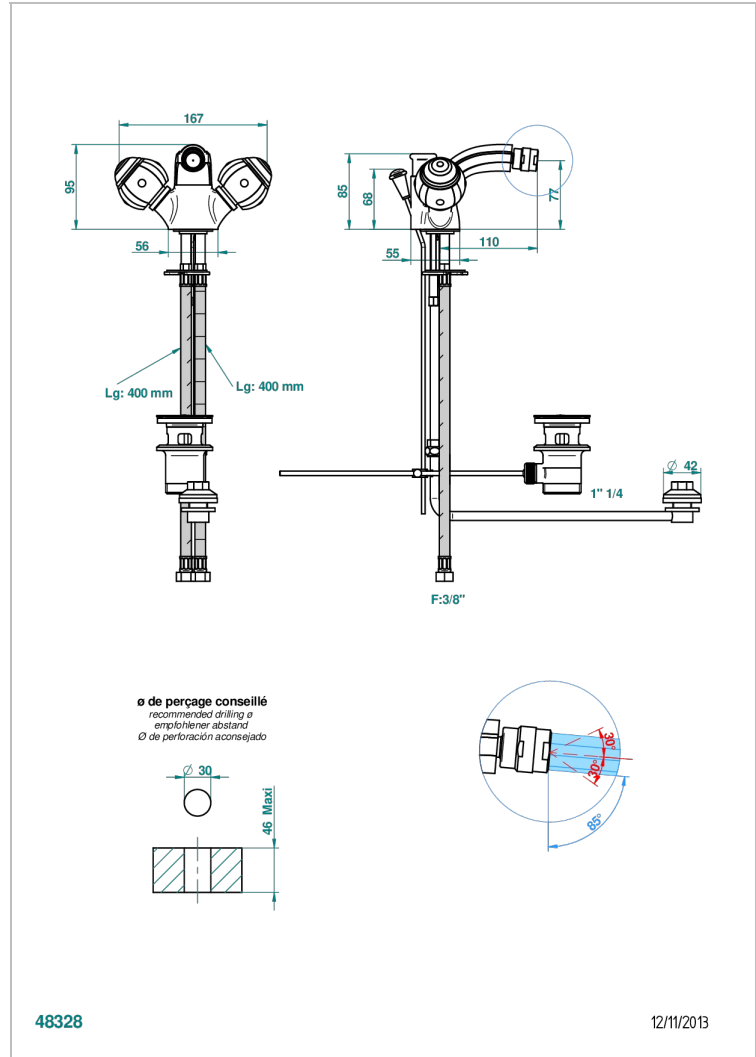

ITHAQUE GOLD DECOR

A7A-3205/202

1-hole bidet mixer, swivel jet, ascending spray and pop-up waste

CHARACTERISTIC

- Ithaque Gold decor
- 1-hole bidet mixer, swivel jet, ascending spray and pop-up waste

TECHNICAL SPECS

- Recommandé : 3 bars (max. 5 bars) - Advised : 43,5 psi (max. 72 psi)
- 15 l/min à 3 bars (4 gpm at 43.5 psi)

AVAILABLE FINITIONS

Antique nickel - H28
 Black ceram - D30
 Blush PVD - H62
 Brass color PVD - H49
 Brown bronze color PVD - F33
 Gold color PVD - H52