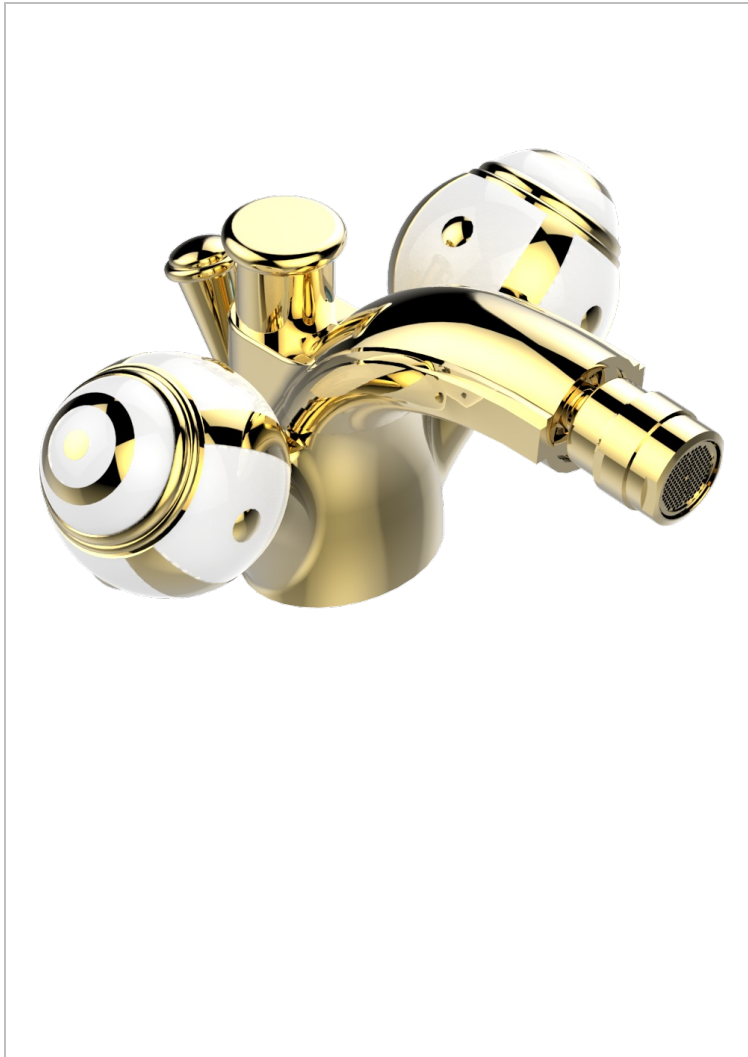

ITHAQUE GOLD DECOR

A7A-3205/202

1-hole bidet mixer, swivel jet, ascending spray and pop-up waste

CHARACTERISTIC

- Ithaque Gold decor
- 1-hole bidet mixer, swivel jet, ascending spray and pop-up waste

TECHNICAL SPECS

- Recommandé : 3 bars (max. 5 bars) - Advised : 43,5 psi (max. 72 psi)
- 15 l/min à 3 bars (4 gpm at 43.5 psi)

AVAILABLE FINITIONS

Antique nickel - H28
 Black ceram - D30
 Blush PVD - H62
 Brass color PVD - H49
 Brown bronze color PVD - F33
 Gold color PVD - H52

Nickel color PVD - H55
 Polished chrome (color finish) - A02
 Polished chrome / Polished gold
 (color finish) - G02
 Polished gold (color finish) - F01
 Polished nickel - B01
 Soft gold - F30

Soft matt gold - F31
 Umber PVD - H66
 Varnished matt antique red copper
 (color finish) - H07