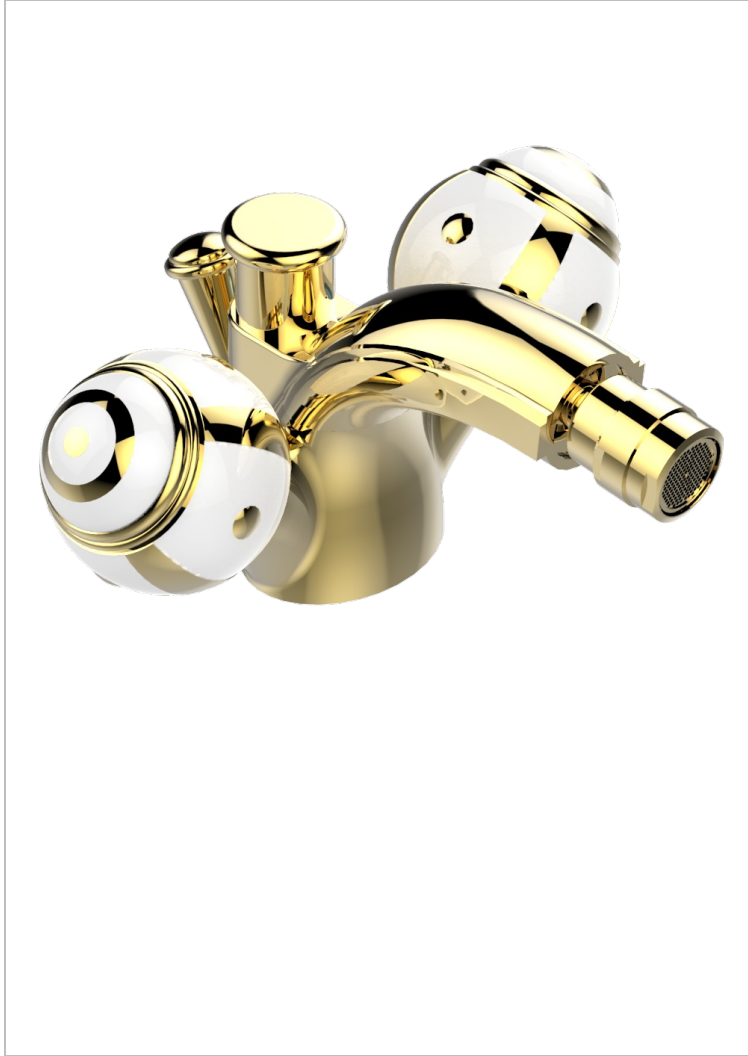

# ITHAQUE GOLD DECOR

A7A-3205/202

1-hole bidet mixer, swivel jet, ascending spray and pop-up waste

## CHARACTERISTIC

- Ithaque Gold decor
- 1-hole bidet mixer, swivel jet, ascending spray and pop-up waste