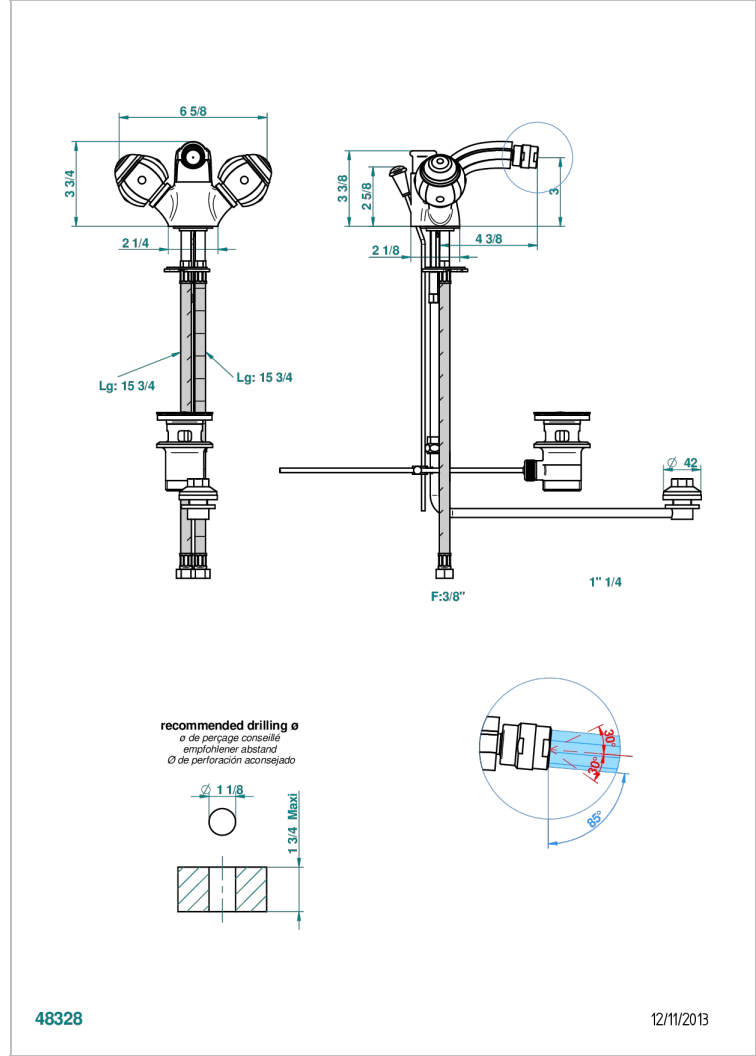

# ITHAQUE GOLD DECOR

A7A-3205/202

1-hole bidet mixer, swivel jet, ascending spray and pop-up waste

## CHARACTERISTIC

- Ithaque Gold decor
- 1-hole bidet mixer, swivel jet, ascending spray and pop-up waste

## TECHNICAL SPECS

- Recommandé : 3 bars (max. 5 bars) - Advised : 43,5 psi (max. 72 psi)
- 15 l/min à 3 bars (4 gpm at 43.5 psi)