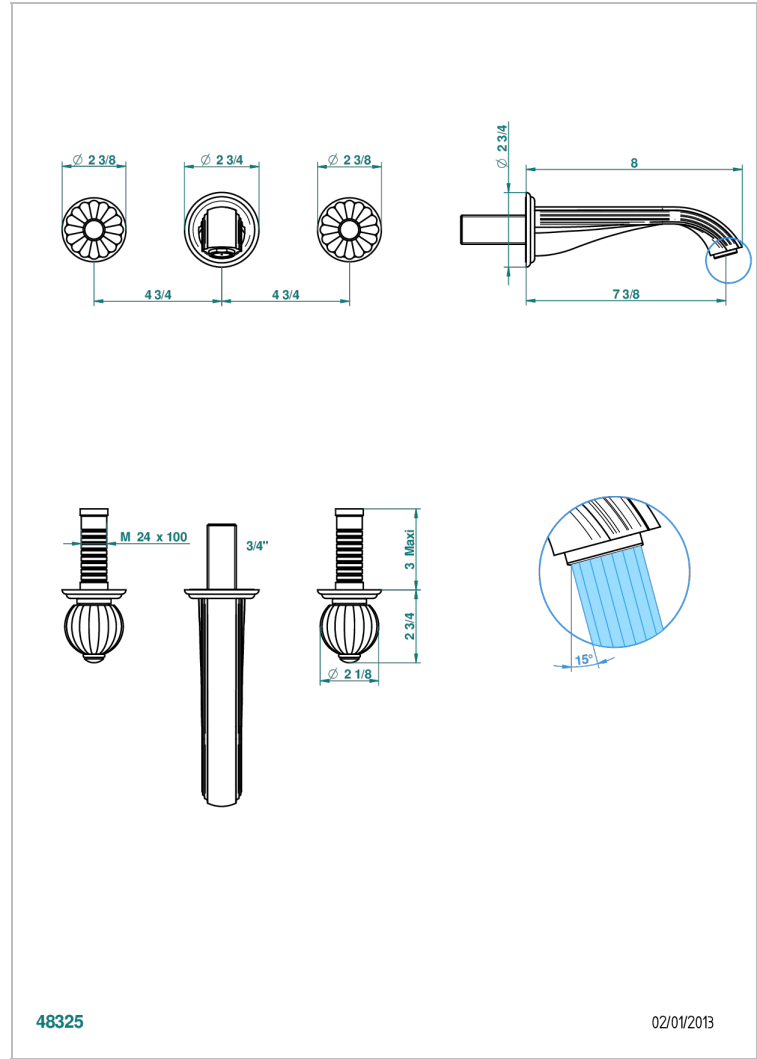

# MANDARINE SATIN CRYSTAL

U1E-41GB

Trim only for wall mounted 3-hole bath mixer

THG<sup>®</sup>  
PARIS

## CHARACTERISTIC

- Mandarin Satin crystal
- Trim only for wall mounted 3-hole bath mixer

## TECHNICAL SPECS

- Recommandé : 3 bars (max. 5 bars) - Advised : 43,5 psi (max. 72 psi)
- Bec : 35 l/min à 3 bars
- Spout : 9.26 gpm at 43.5 psi

## RELATED SKU'S

- Ref. G00-40AC Rough parts for wall mounted 3 hole mixer, cross handle version
- Ref. G00-40AM Rough parts for wall mounted 3 hole mixer, lever handle version