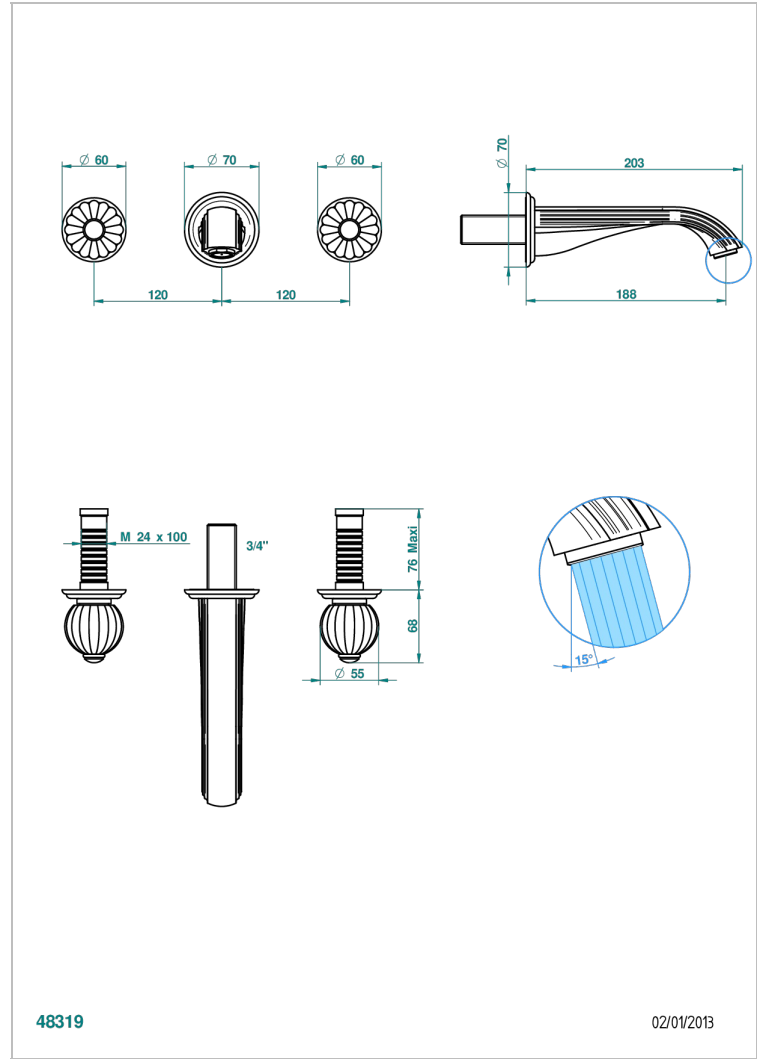

MANDARINE CLEAR CRYSTAL

U1D-41GB

Trim for wall mounted 3-hole bath set only

THG[®]
PARIS

48319

02/01/2013

CHARACTERISTIC

- Mandarin Clear crystal
- Trim for wall mounted 3-hole bath set only

TECHNICAL SPECS

- Recommandé : 3 bars (max. 5 bars) - Advised : 43,5 psi (max. 72 psi)
- Bec : 35 l/min à 3 bars
- Spout : 9.26 gpm at 43.5 psi

RELATED SKU'S

- Ref. G00-40AM/US Rough parts for wall set (one counter clockwise and one clockwise cartridges)

AVAILABLE FINITIONS

Black ceram - D30
Blush PVD - H62
Brass color PVD - H49
Brown bronze color PVD - F33
Chrome polished - A02
Chrome polished / gold polished - G02

Copper antique matt, coated - H07
Gold color PVD - H52
Gold mat - F07
Gold polished - F01
Graphite PVD - H64
Light coated bronze - D01