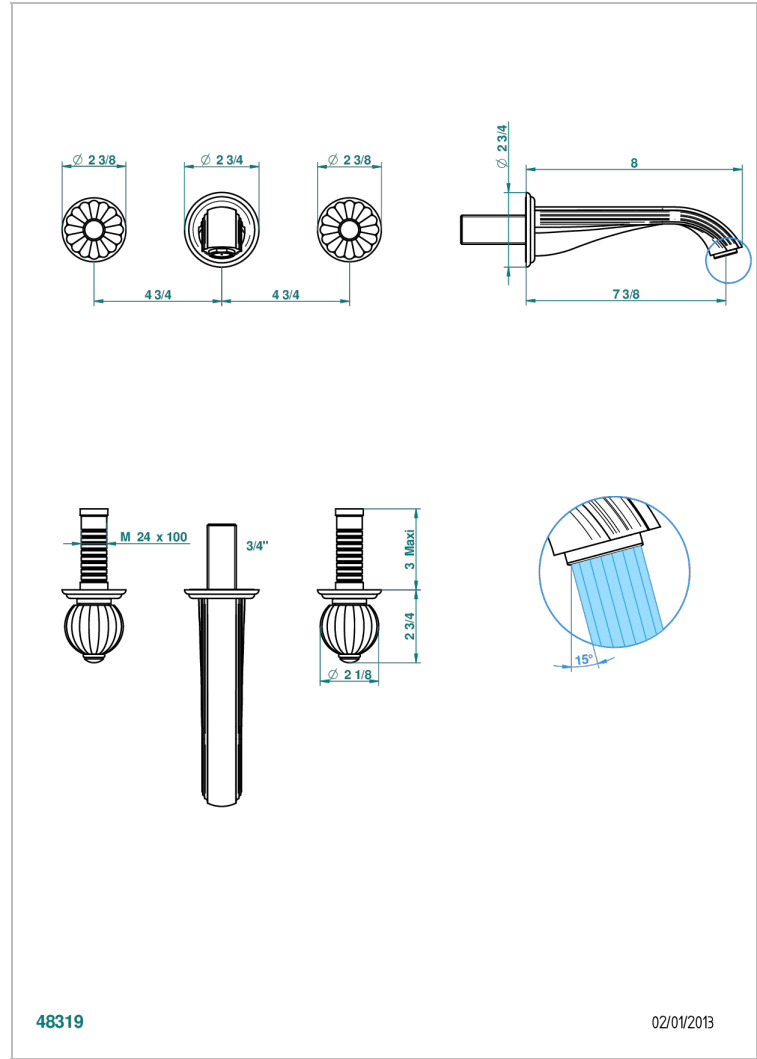

MANDARINE CLEAR CRYSTAL

U1D-41GB

Trim for wall mounted 3-hole bath set only

THG[®]
PARIS

48319

02/01/2013

CHARACTERISTIC

- Mandarin Clear crystal
- Trim for wall mounted 3-hole bath set only

TECHNICAL SPECS

- Recommandé : 3 bars (max. 5 bars) - Advised : 43,5 psi (max. 72 psi)
- Bec : 35 l/min à 3 bars
- Spout : 9.26 gpm at 43.5 psi

RELATED SKU'S

- Ref. G00-40AM/US Rough parts for wall set (one counter clockwise and one clockwise cartridges)

AVAILABLE FINITIONS

Black ceram - D30
Blush PVD - H62
Brass color PVD - H49
Brown bronze color PVD - F33
Chrome polished - A02
Chrome polished / gold polished - G02

Copper antique matt, coated - H07
Gold color PVD - H52
Gold mat - F07
Gold polished - F01
Graphite PVD - H64
Light coated bronze - D01