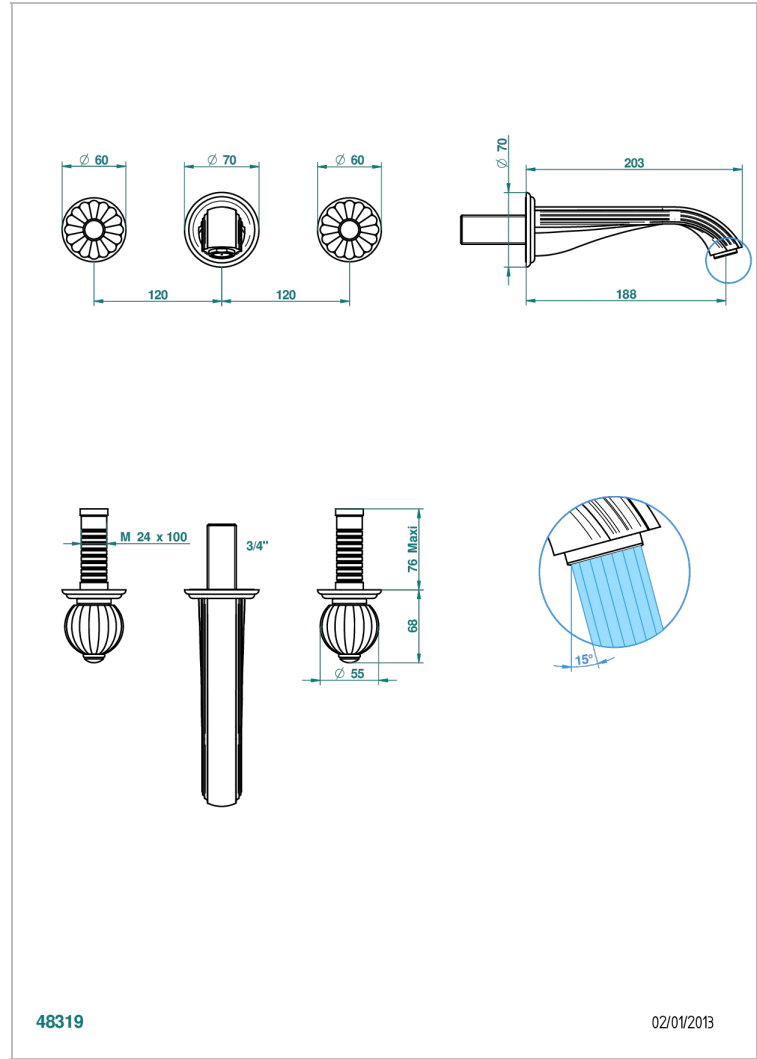

# MANDARINE CLEAR CRYSTAL

U1D-41GB

Trim only for wall mounted 3-hole bath mixer

THG<sup>®</sup>  
PARIS

## CHARACTERISTIC

- Mandarin Clear crystal
- Trim only for wall mounted 3-hole bath mixer

## TECHNICAL SPECS

- Recommandé : 3 bars (max. 5 bars) - Advised : 43,5 psi (max. 72 psi)
- Bec : 35 l/min à 3 bars
- Spout : 9.26 gpm at 43.5 psi

## RELATED SKU'S

- Ref. G00-40AC Rough parts for wall mounted 3 hole mixer, cross handle version
- Ref. G00-40AM Rough parts for wall mounted 3 hole mixer, lever handle version