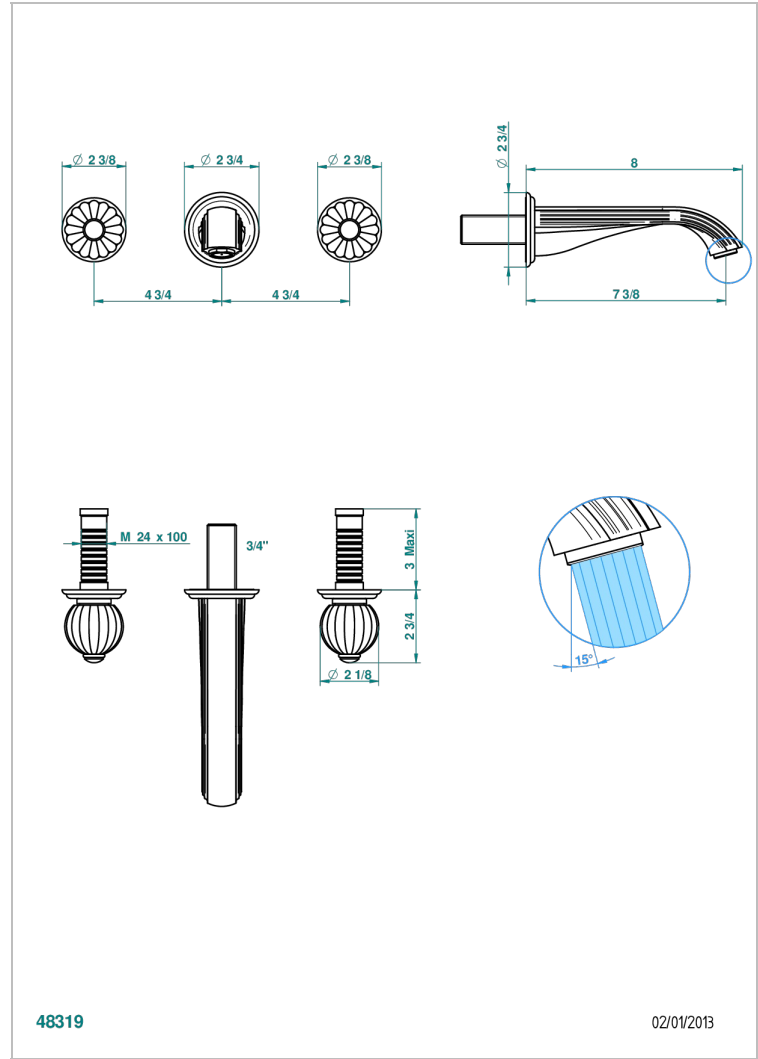

# MANDARINE CRISTAL CLARO

U1D-41GB

Trim only for wall mounted 3-hole bath mixer

THG<sup>®</sup>  
PARIS

## CARACTERÍSTICAS

- Mandarine cristal claro
- Trim only for wall mounted 3-hole bath mixer

## ESPECIFICACIONES TÉCNICAS

- Recommandé : 3 bars (max. 5 bars) - Advised : 43,5 psi (max. 72 psi)
- Bec : 35 l/min à 3 bars
- Spout : 9.26 gpm at 43.5 psi

## PRODUCTOS RELACIONADOS

- Ref. G00-40AC Rough parts for wall mounted 3 hole mixer, cross handle version
- Ref. G00-40AM Rough parts for wall mounted 3 hole mixer, lever handle version