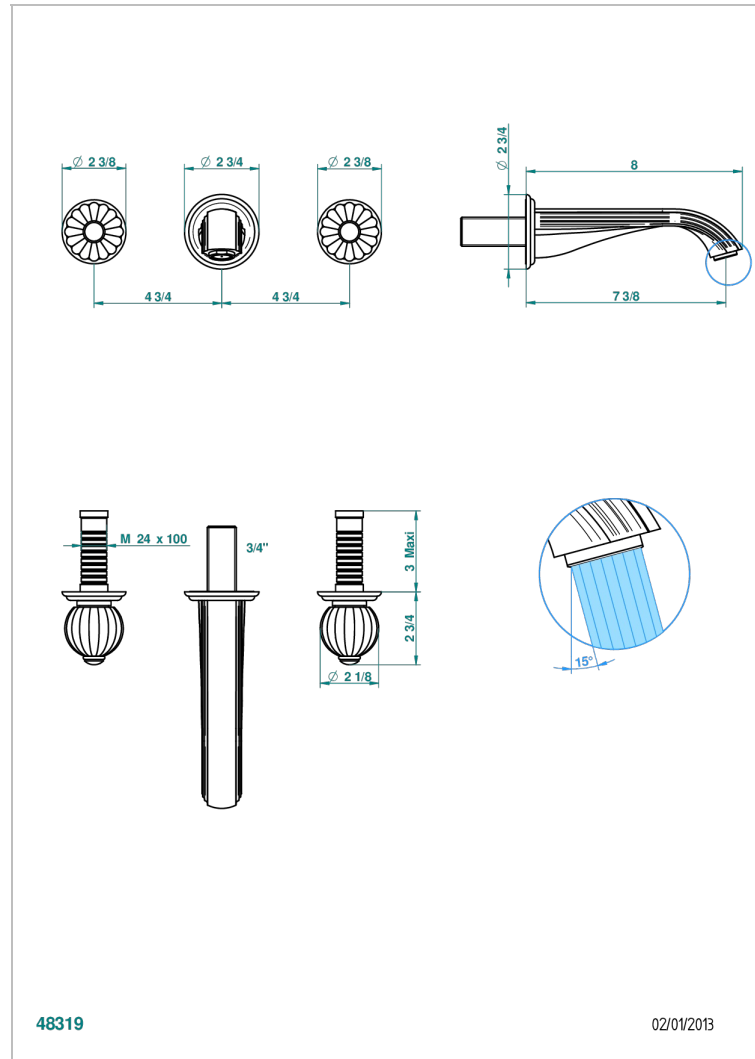

# MANDARINE CLEAR CRYSTAL

U1D-41GB

Trim only for wall mounted 3-hole bath mixer

THG<sup>®</sup>  
PARIS

## CHARACTERISTIC

- Mandarin Clear crystal
- Trim only for wall mounted 3-hole bath mixer

## TECHNICAL SPECS

- Recommandé : 3 bars (max. 5 bars) - Advised : 43,5 psi (max. 72 psi)
- Bec : 35 l/min à 3 bars
- Spout : 9.26 gpm at 43.5 psi

## RELATED SKU'S

- Ref. G00-40AC Rough parts for wall mounted 3 hole mixer, cross handle version
- Ref. G00-40AM Rough parts for wall mounted 3 hole mixer, lever handle version