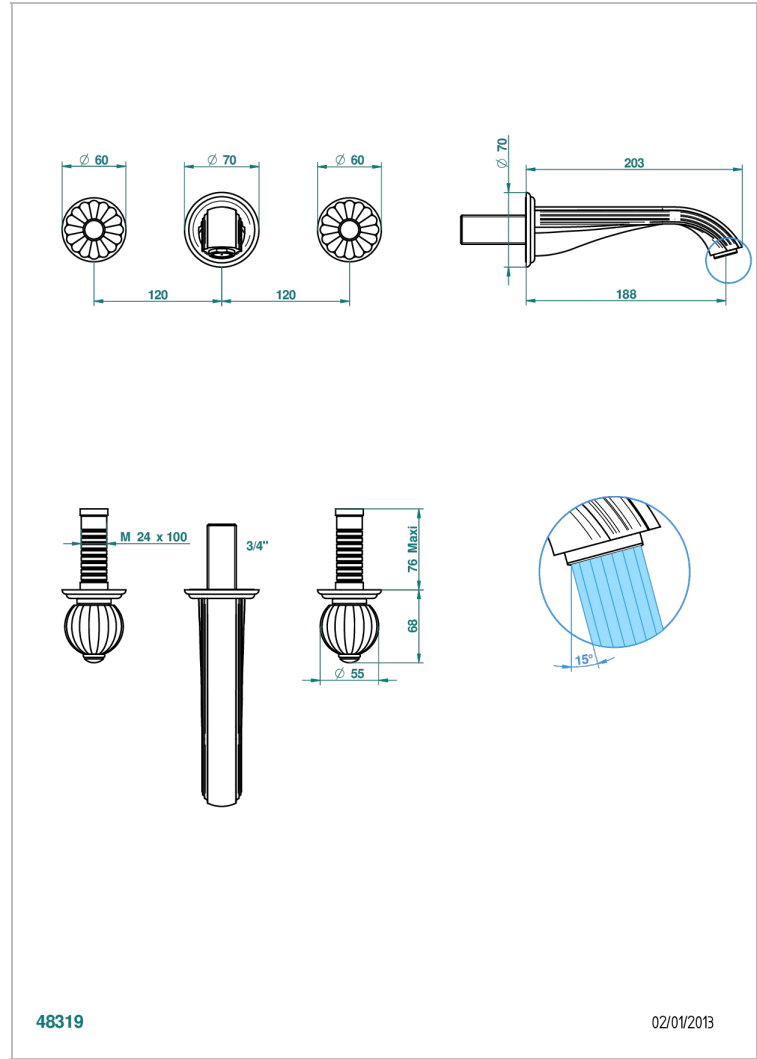

MANDARINE CLEAR CRYSTAL

U1D-41GB

Trim only for wall mounted 3-hole bath mixer

THG[®]
PARIS

CHARACTERISTIC

- Mandarin Clear crystal
- Trim only for wall mounted 3-hole bath mixer

TECHNICAL SPECS

- Recommandé : 3 bars (max. 5 bars) - Advised : 43,5 psi (max. 72 psi)
- Bec : 35 l/min à 3 bars
- Spout : 9.26 gpm at 43.5 psi

RELATED SKU'S

- Ref. G00-40AC Rough parts for wall mounted 3 hole mixer, cross handle version
- Ref. G00-40AM Rough parts for wall mounted 3 hole mixer, lever handle version

AVAILABLE FINITIONS

Antique nickel - H28
Black ceram - D30
Blush PVD - H62
Brass color PVD - H49
Brown bronze color PVD - F33
Gold color PVD - H52

Graphite PVD - H64
Lacquered light bronze - D01
Matt Umber PVD - H67
Matt blush PVD - H60
Matt brass color PVD - H50
Matt brown bronze color PVD - F34

Matt chrome - C02
Matt gold - F07
Matt gold color PVD - H53
Matt graphite PVD - H65
Matt nickel (color finish) - C01
Matt nickel color PVD - H56

Nickel color PVD - H55
Polished chrome (color finish) - A02
Polished chrome / Polished gold (color finish) - G02
Polished gold (color finish) - F01
Polished nickel - B01
Soft gold - F30

Soft matt gold - F31
Umber PVD - H66
Varnished matt antique red copper (color finish) - H07