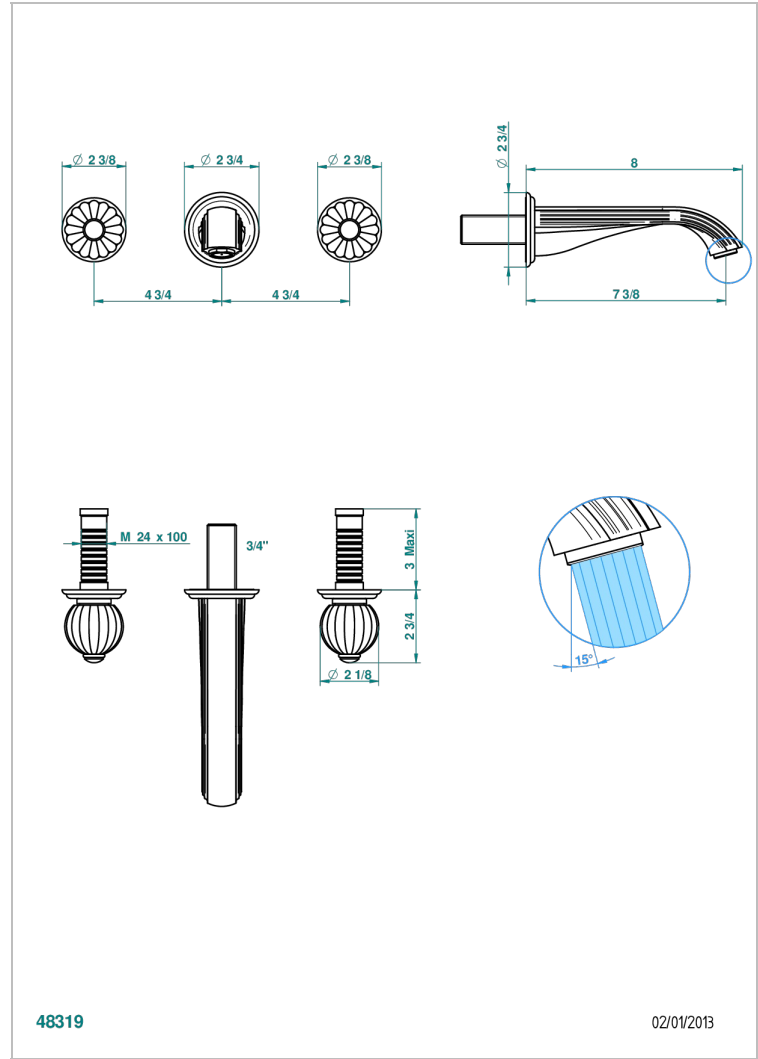

MANDARINE CLEAR CRYSTAL

U1D-41GB

Trim only for wall mounted 3-hole bath mixer

THG[®]
PARIS

48319

02/01/2013

CHARACTERISTIC

- Mandarin Clear crystal
- Trim only for wall mounted 3-hole bath mixer

TECHNICAL SPECS

- Recommandé : 3 bars (max. 5 bars) - Advised : 43,5 psi (max. 72 psi)
- Bec : 35 l/min à 3 bars
- Spout : 9.26 gpm at 43.5 psi

RELATED SKU'S

- Ref. G00-40AC Rough parts for wall mounted 3 hole mixer, cross handle version
- Ref. G00-40AM Rough parts for wall mounted 3 hole mixer, lever handle version

AVAILABLE FINITIONS

Antique nickel - H28
Black ceram - D30
Blush PVD - H62
Brass color PVD - H49
Brown bronze color PVD - F33
Gold color PVD - H52

Graphite PVD - H64
Lacquered light bronze - D01
Matt Umber PVD - H67
Matt blush PVD - H60
Matt brass color PVD - H50
Matt brown bronze color PVD - F34