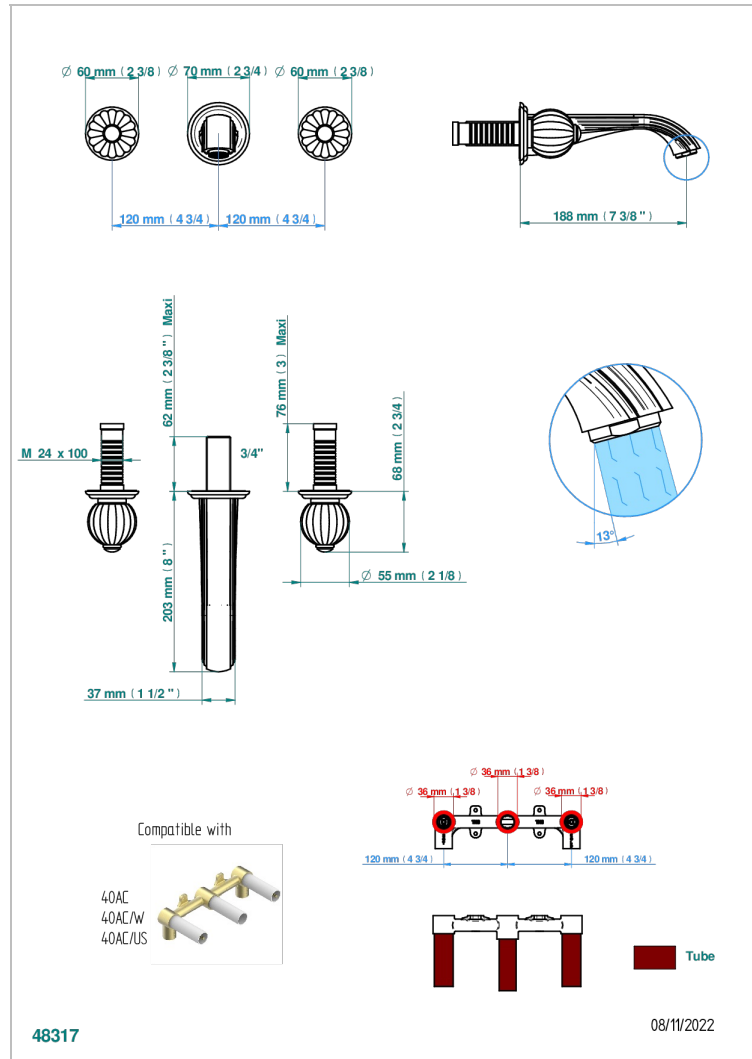

MANDARINE CLEAR CRYSTAL

U1D-40GB

Trim only for wall mounted 3-hole basin mixer

CHARACTERISTIC

- Mandarin Clear crystal
- Trim only for wall mounted 3-hole basin mixer

TECHNICAL SPECS

- Recommandé : 3 bars (max. 5 bars) - Advised : 43,5 psi (max. 72 psi)
- 15 l/min à 3 bars (4 gpm at 43.5 psi)

RELATED SKU'S

- Ref. G00-40AC Rough parts for wall mounted 3 hole mixer, cross handle version
- Ref. G00-40AM Rough parts for wall mounted 3 hole mixer, lever handle version

AVAILABLE FINITIONS

Antique nickel - H28
 Black ceram - D30
 Blush PVD - H62
 Brass color PVD - H49
 Brown bronze color PVD - F33
 Gold color PVD - H52

Nickel color PVD - H55
 Polished chrome (color finish) - A02
 Polished chrome / Polished gold (color finish) - G02
 Polished gold (color finish) - F01
 Polished nickel - B01
 Soft gold - F30

Soft matt gold - F31
 Umber PVD - H66
 Varnished matt antique red copper (color finish) - H07