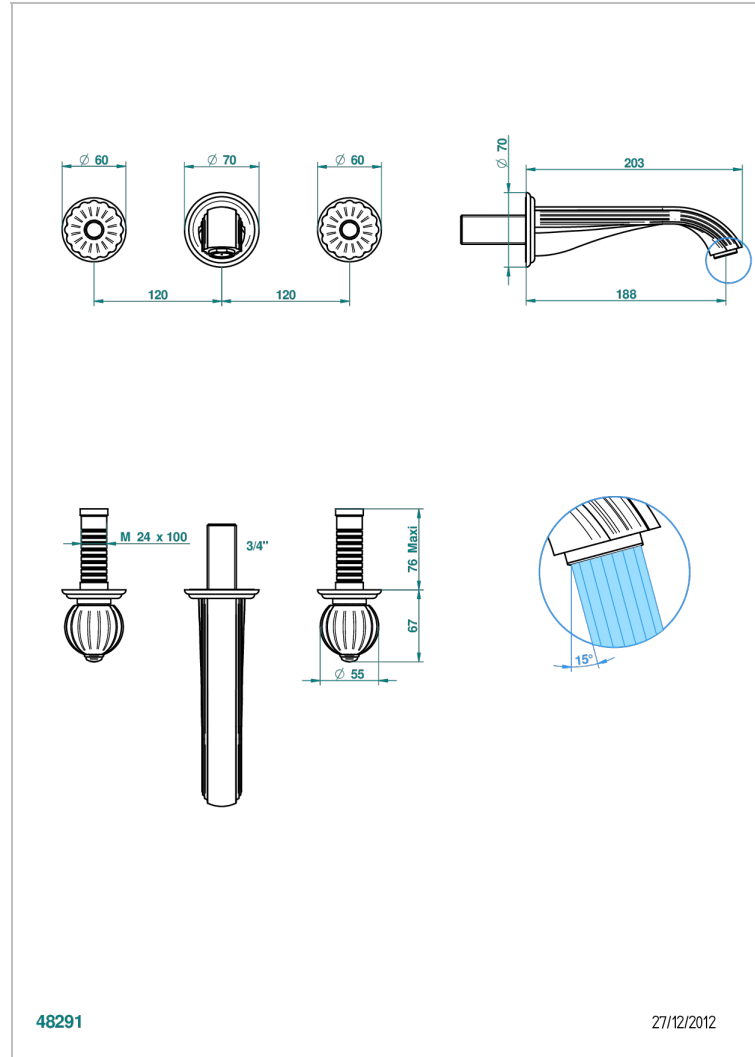

# MANDARINE METAL

U1A-41GB

Trim only for wall mounted 3-hole bath mixer

48291

27/12/2012

## CHARACTERISTIC

- Mandarin Metal
- Trim only for wall mounted 3-hole bath mixer

## TECHNICAL SPECS

- Recommandé : 3 bars (max. 5 bars) - Advised : 43,5 psi (max. 72 psi)
- Bec : 35 l/min à 3 bars
- Spout : 9.26 gpm at 43.5 psi

## RELATED SKU'S

- Ref. G00-40AC Rough parts for wall mounted 3 hole mixer, cross handle version
- Ref. G00-40AM Rough parts for wall mounted 3 hole mixer, lever handle version