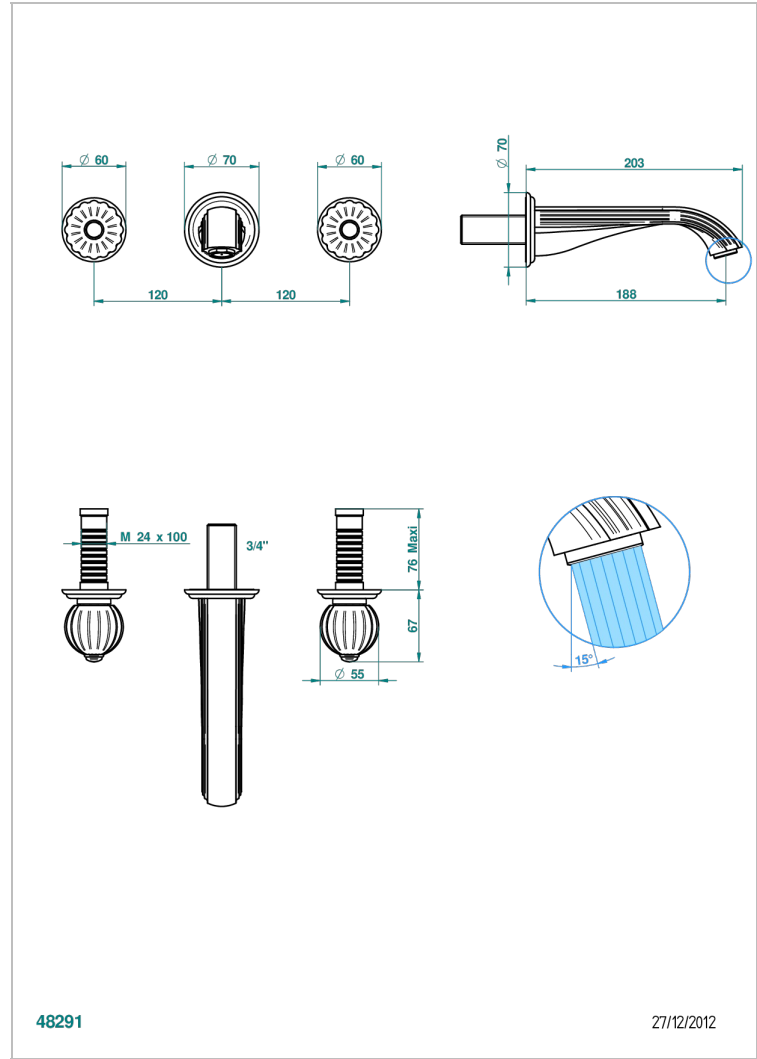

# MANDARINE METAL

U1A-41GB

Trim only for wall mounted 3-hole bath mixer

48291

27/12/2012

## CHARACTERISTIC

- Mandarin Metal
- Trim only for wall mounted 3-hole bath mixer

## TECHNICAL SPECS

- Recommandé : 3 bars (max. 5 bars) - Advised : 43,5 psi (max. 72 psi)
- Bec : 35 l/min à 3 bars
- Spout : 9.26 gpm at 43.5 psi

## RELATED SKU'S

- Ref. G00-40AC Rough parts for wall mounted 3 hole mixer, cross handle version
- Ref. G00-40AM Rough parts for wall mounted 3 hole mixer, lever handle version