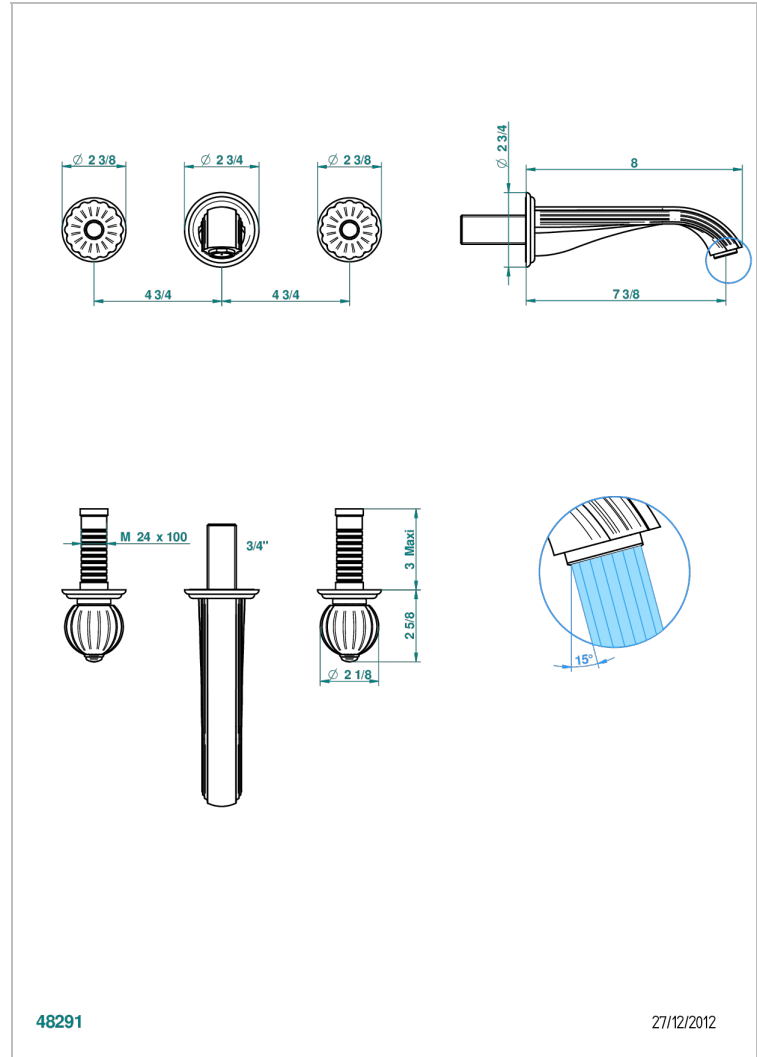

# MANDARINE METAL

U1A-41GB

Trim only for wall mounted 3-hole bath mixer

48291

27/12/2012

## CHARACTERISTIC

- Mandarin Metal
- Trim only for wall mounted 3-hole bath mixer

## TECHNICAL SPECS

- Recommandé : 3 bars (max. 5 bars) - Advised : 43,5 psi (max. 72 psi)
- Bec : 35 l/min à 3 bars
- Spout : 9.26 gpm at 43.5 psi

## RELATED SKU'S

- Ref. G00-40AC Rough parts for wall mounted 3 hole mixer, cross handle version
- Ref. G00-40AM Rough parts for wall mounted 3 hole mixer, lever handle version