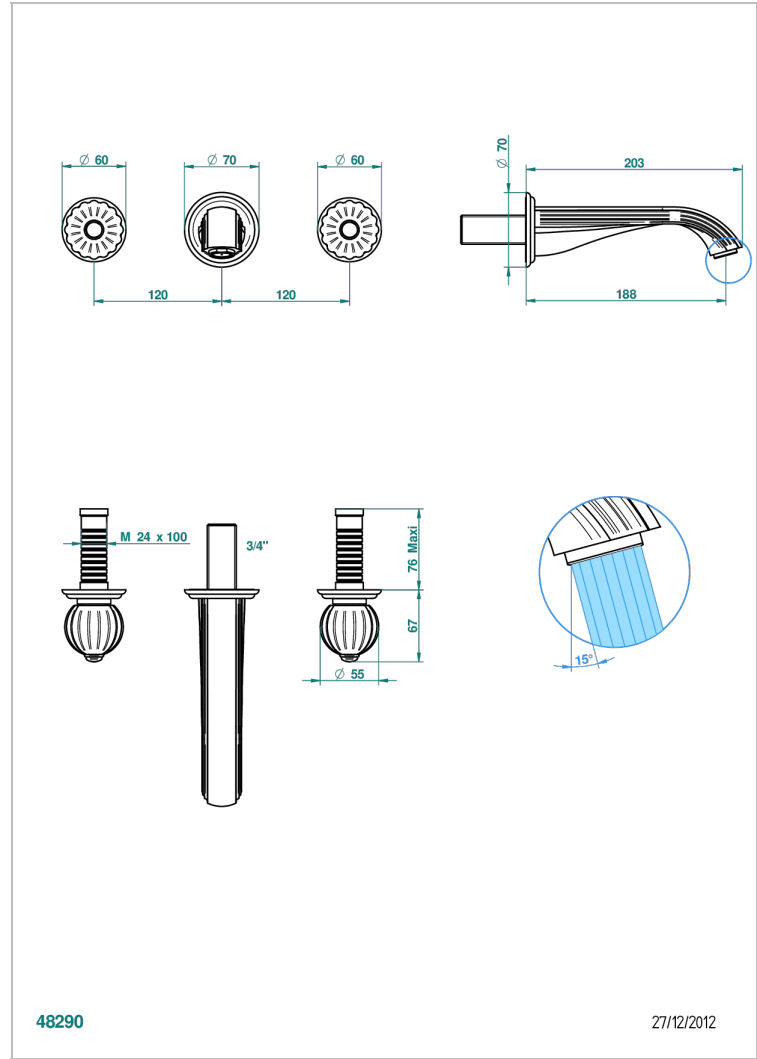

# MANDARINE METAL

U1A-40GBUS

Trim for wall mounted 3-hole lavatory set only

48290

27/12/2012

## CHARACTERISTIC

- Mandarin Metal
- Trim for wall mounted 3-hole lavatory set only

## RELATED SKU'S

- Ref. G00-40AM/US Rough parts for wall set (one counter clockwise and one clockwise cartridges)