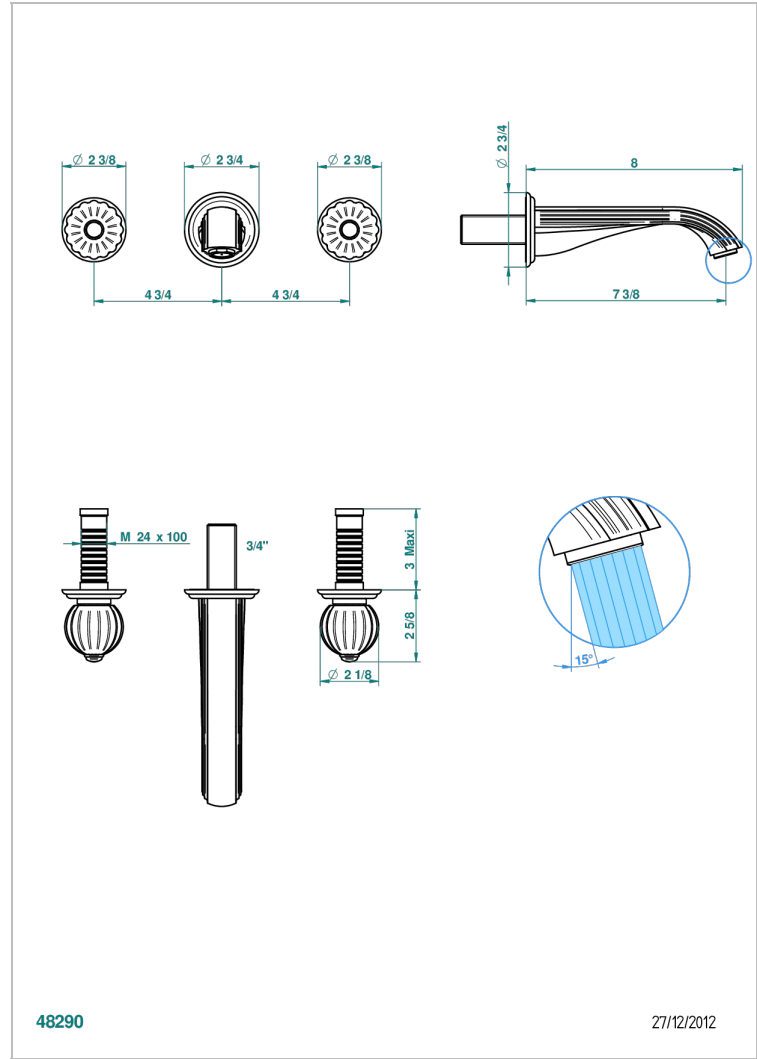

MANDARINE METAL

U1A-40GBUS

Trim for wall mounted 3-hole lavatory set only

THG[®]
PARIS

CHARACTERISTIC

- Mandarin Metal
- Trim for wall mounted 3-hole lavatory set only

TECHNICAL SPECS

- Recommandé : 3 bars (max. 5 bars) - Advised : 43,5 psi (max. 72 psi)
- 15 l/min à 3 bars (4 gpm at 43.5 psi)

RELATED SKU'S

- Ref. G00-40AM/US Rough parts for wall set (one counter clockwise and one clockwise cartridges)

AVAILABLE FINITIONS

Black ceram - D30

Blush PVD - H62

Brass color PVD - H49

Brown bronze color PVD - F33

Matt nickel color PVD - H56

Nickel antique / Sovereign - H28

Nickel color PVD - H55

Nickel polished - B01

Soft gold - F30

Soft matt gold - F31

Umber PVD - H66