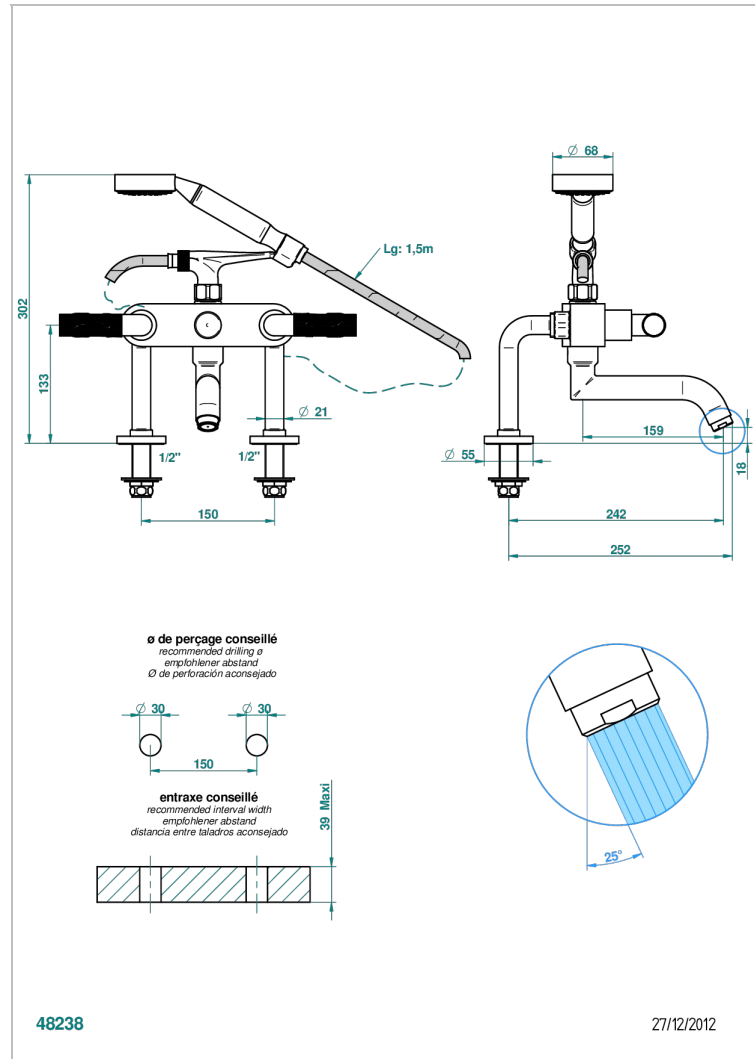

# BAMBOU CLEAR CRYSTAL

A35-13G

Rim mounted 2-hole bath/telephone shower mixer, shower and hose

## CHARACTERISTIC

- ACS : 21ACCLY034

## TECHNICAL SPECS

- Recommandé : 3 bars (max. 5 bars) - Advised : 43,5 psi (max. 72 psi)
- Bec : 35 l/min à 3 bars - Douchette : 9,5 l/min à 3 bars
- Spout : 9.26 gpm at 43.5 psi - Handshower : 2.5 gpm at 43.5 psi