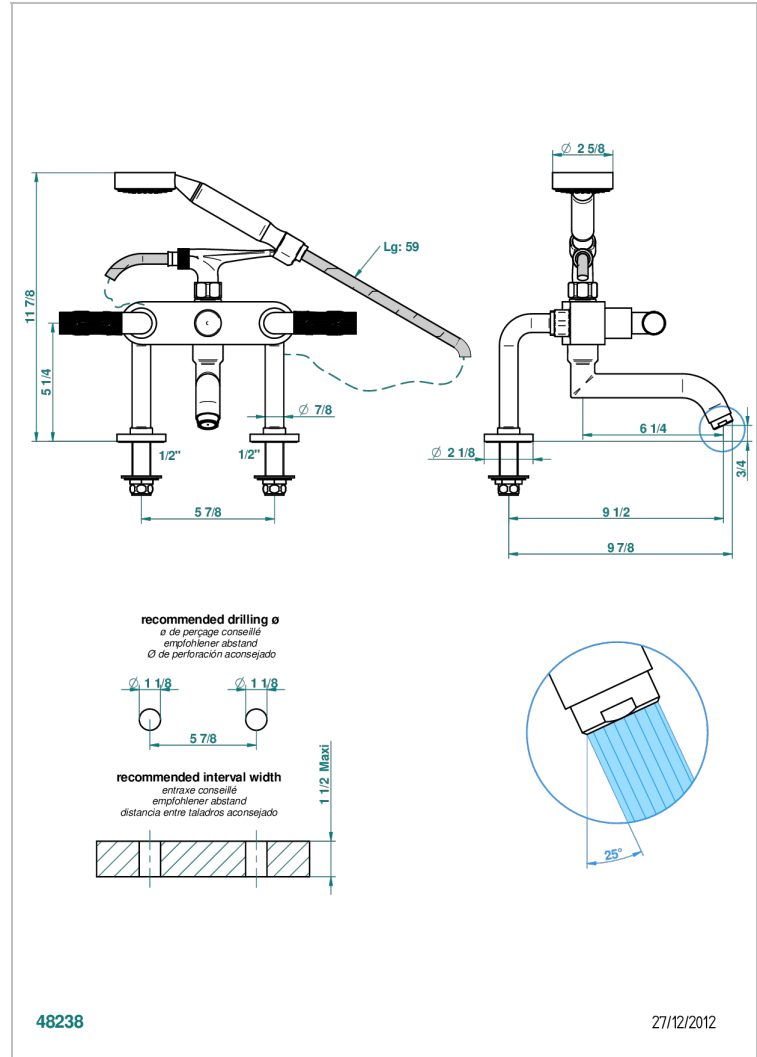

BAMBOU CLEAR CRYSTAL

A35-13G

Rim mounted 2-hole bath/telephone shower mixer, shower and hose

THG[®]
PARIS

CHARACTERISTIC

- ACS : 21ACCLY034

TECHNICAL SPECS

- Recommandé : 3 bars (max. 5 bars) - Advised : 43,5 psi (max. 72 psi)
- Bec : 35 l/min à 3 bars - Douchette : 9,5 l/min à 3 bars
- Spout : 9.26 gpm at 43.5 psi - Handshower : 2.5 gpm at 43.5 psi

STANDARDS

AVAILABLE FINITIONS

Antique nickel - H28
Black ceram - D30
Blush PVD - H62
Brass color PVD - H49
Brown bronze color PVD - F33
Gold color PVD - H52

Graphite PVD - H64
Lacquered light bronze - D01
Matt Umber PVD - H67
Matt blush PVD - H60
Matt brass color PVD - H50
Matt brown bronze color PVD - F34