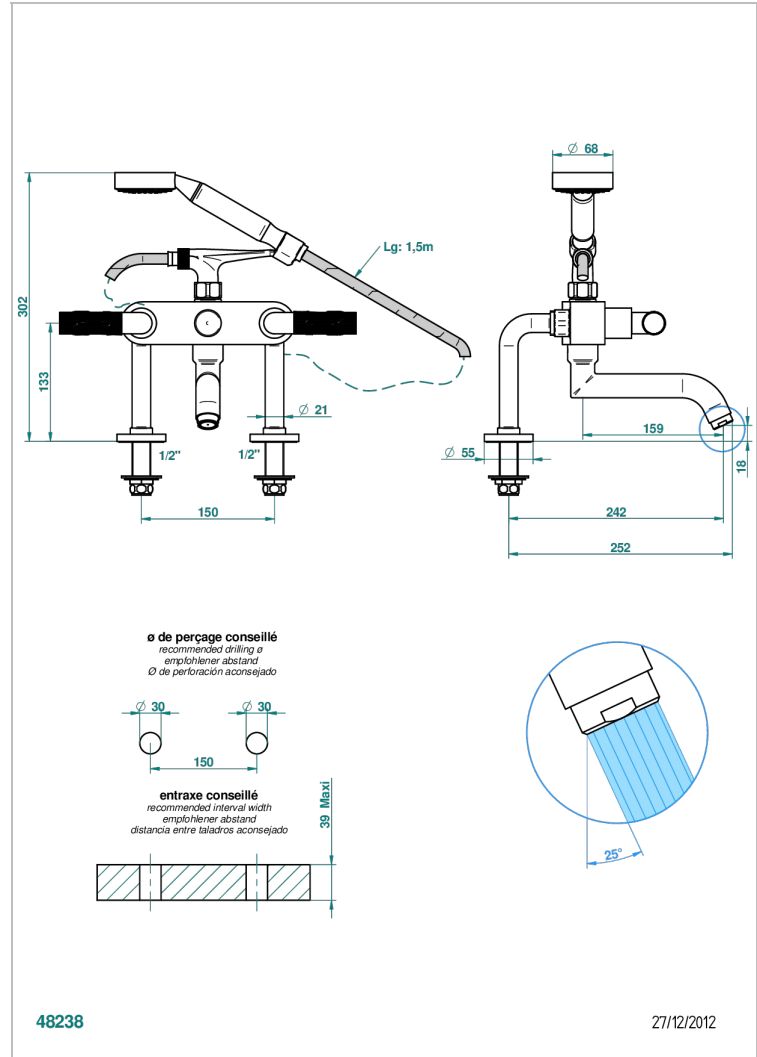

# BAMBOU CLEAR CRYSTAL

A35-13G

Rim mounted 2-hole bath/telephone shower mixer, shower and hose

THG<sup>®</sup>  
PARIS

## CHARACTERISTIC

- ACS : 21ACCLY034

## TECHNICAL SPECS

- Recommandé : 3 bars (max. 5 bars) - Advised : 43,5 psi (max. 72 psi)
- Bec : 35 l/min à 3 bars - Douchette : 9,5 l/min à 3 bars
- Spout : 9.26 gpm at 43.5 psi - Handshower : 2.5 gpm at 43.5 psi