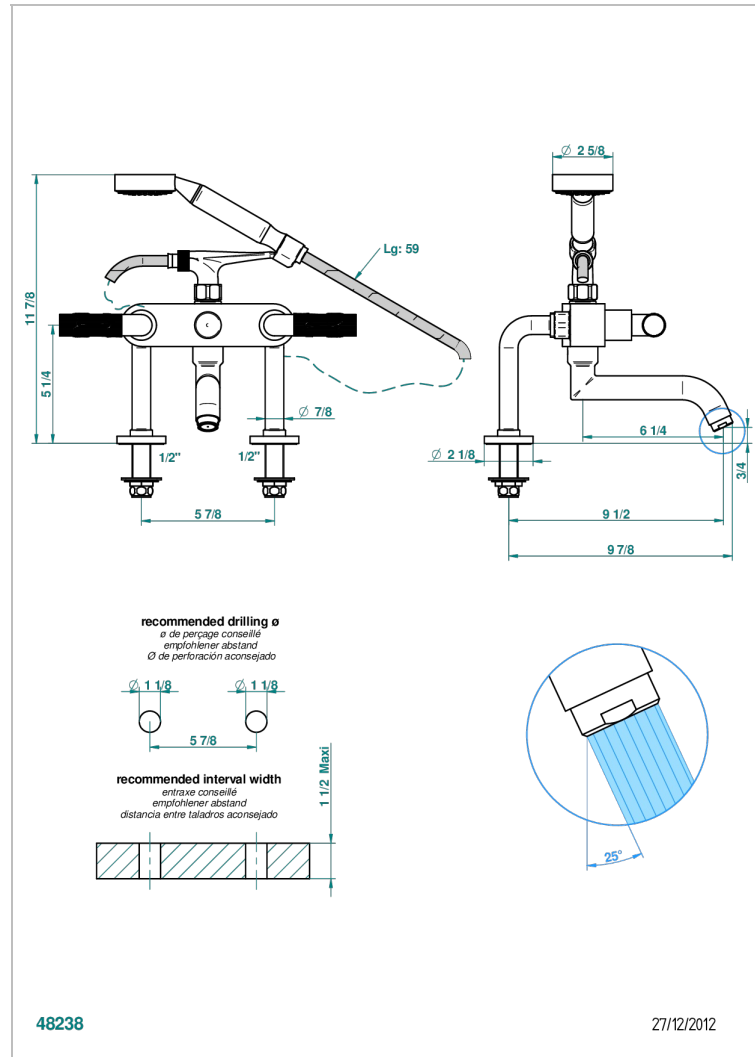

BAMBOU CLEAR CRYSTAL

A35-13G

Rim mounted 2-hole bath/telephone shower mixer, shower and hose

CHARACTERISTIC

- ACS : 21ACCLY034

TECHNICAL SPECS

- Recommandé : 3 bars (max. 5 bars) - Advised : 43,5 psi (max. 72 psi)
- Bec : 35 l/min à 3 bars - Douchette : 9,5 l/min à 3 bars
- Spout : 9.26 gpm at 43.5 psi - Handshower : 2.5 gpm at 43.5 psi

STANDARDS

AVAILABLE FINITIONS

Antique nickel - H28
Black ceram - D30
Blush PVD - H62
Brass color PVD - H49
Brown bronze color PVD - F33
Gold color PVD - H52

Graphite PVD - H64
Lacquered light bronze - D01
Matt Umber PVD - H67
Matt blush PVD - H60
Matt brass color PVD - H50
Matt brown bronze color PVD - F34