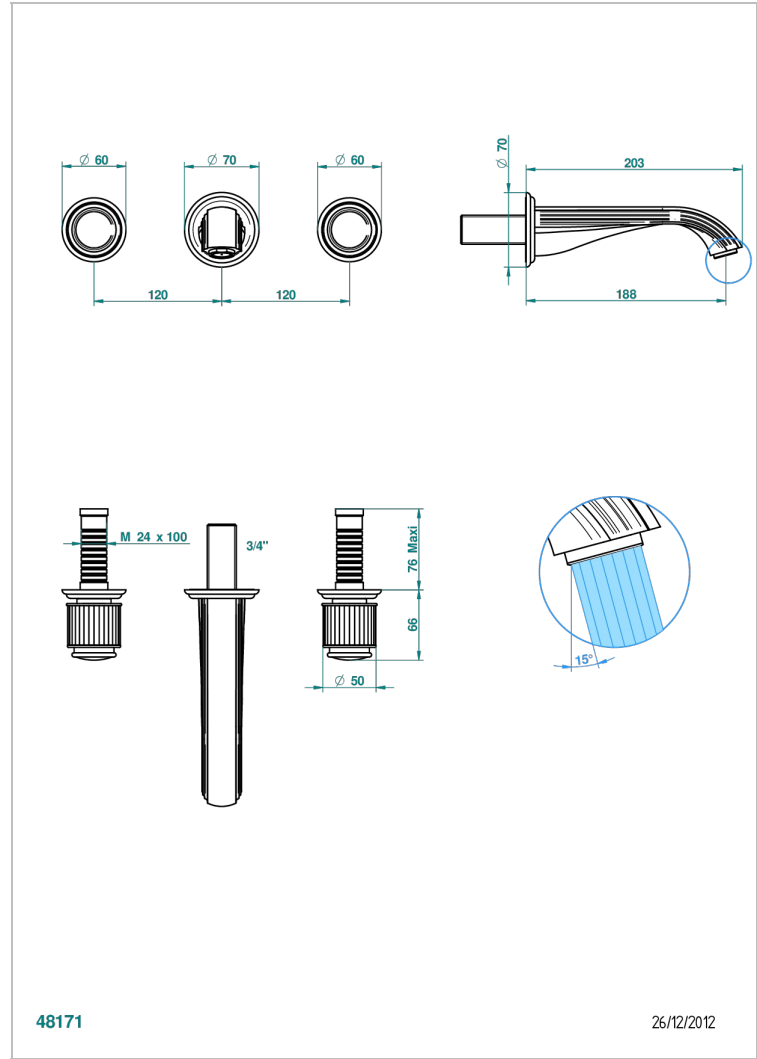

JAIPUR BLACK ONYX

A9C-41GB

Trim for wall mounted 3-hole bath set only

THG[®]
PARIS

CHARACTERISTIC

- Jaipur Black Onyx
- Trim for wall mounted 3-hole bath set only

TECHNICAL SPECS

- Recommandé : 3 bars (max. 5 bars) - Advised : 43,5 psi (max. 72 psi)
- Bec : 35 l/min à 3 bars
- Spout : 9.26 gpm at 43.5 psi

RELATED SKU'S

- Ref. G00-40AM/US Rough parts for wall set (one counter clockwise and one clockwise cartridges)

AVAILABLE FINITIONS

Black ceram - D30
Blush PVD - H62
Brass color PVD - H49
Brown bronze color PVD - F33
Chrome polished - A02
Chrome polished / gold polished - G02

Copper antique matt, coated - H07
Gold color PVD - H52
Gold mat - F07
Gold polished - F01
Graphite PVD - H64
Light coated bronze - D01

Matt Umber PVD - H67
Matt blush PVD - H60
Matt brass color PVD - H50
Matt brown bronze color PVD - F34
Matt chrome (American satin) - C02
Matt gold color PVD - H53