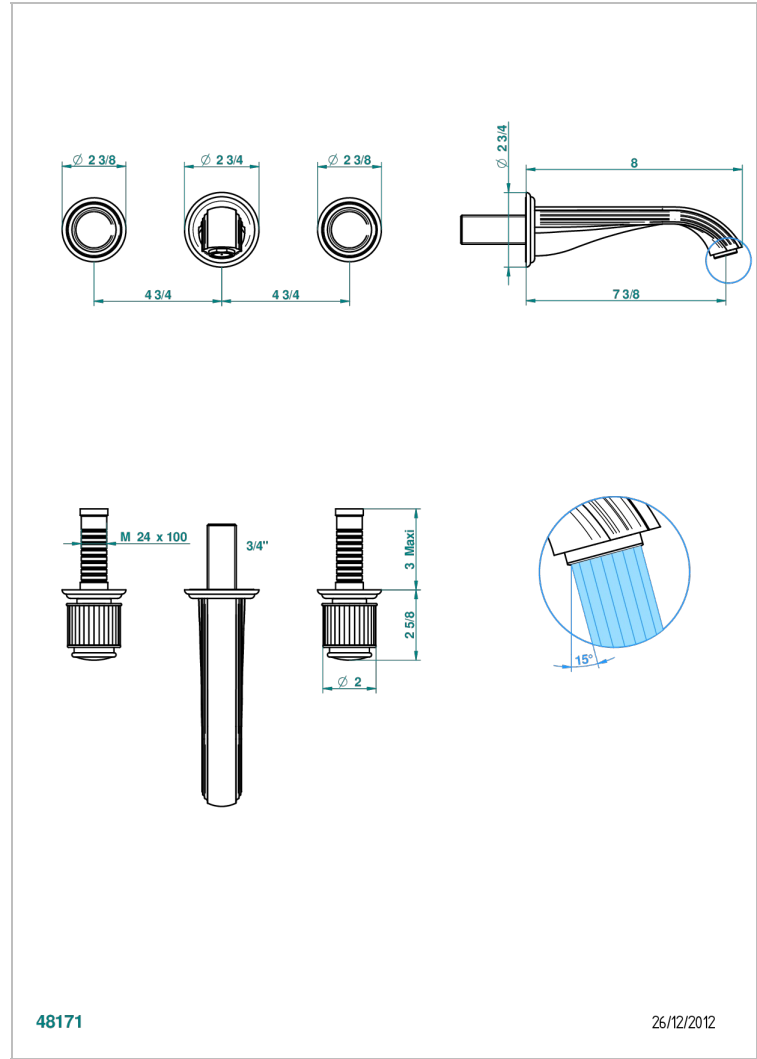

JAIPUR BLACK ONYX

A9C-41GB

Trim for wall mounted 3-hole bath set only

THG[®]
PARIS

48171

26/12/2012

CHARACTERISTIC

- Jaipur Black Onyx
- Trim for wall mounted 3-hole bath set only

TECHNICAL SPECS

- Recommandé : 3 bars (max. 5 bars) - Advised : 43,5 psi (max. 72 psi)
- Bec : 35 l/min à 3 bars
- Spout : 9.26 gpm at 43.5 psi

RELATED SKU'S

- Ref. G00-40AM/US Rough parts for wall set (one counter clockwise and one clockwise cartridges)