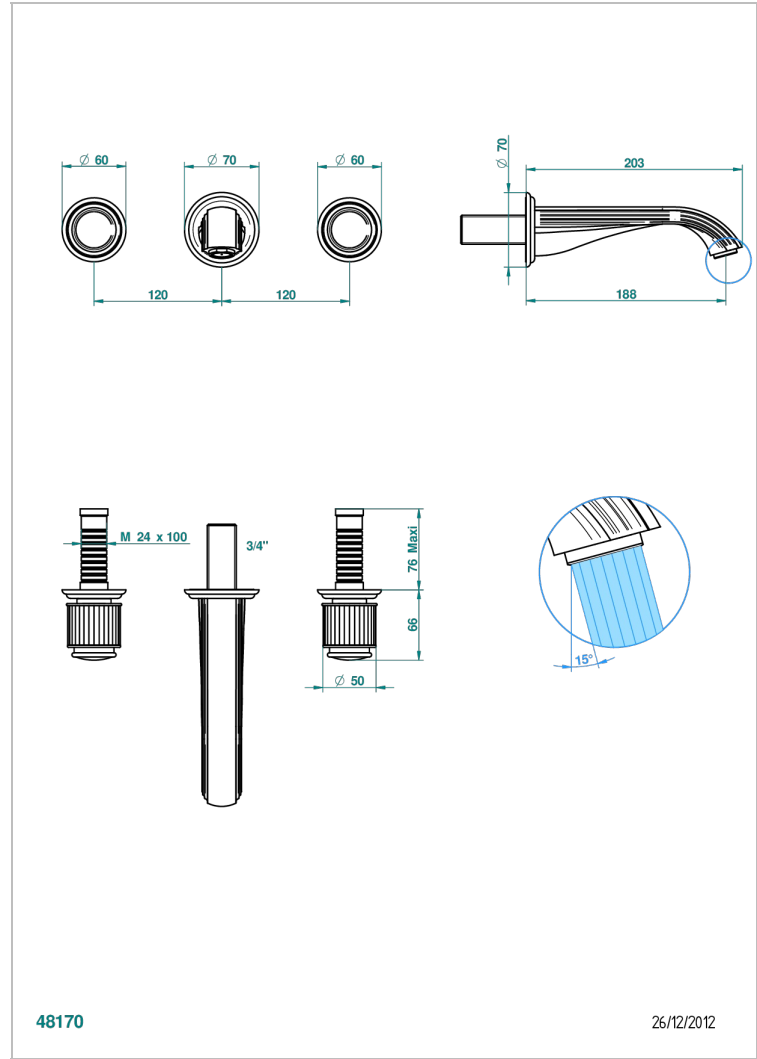

# JAIPUR BLACK ONYX

A9C-40GBUS

Trim for wall mounted 3-hole lavatory set only

THG<sup>®</sup>  
PARIS

## CHARACTERISTIC

- Jaipur Black Onyx
- Trim for wall mounted 3-hole lavatory set only

## RELATED SKU'S

- Ref. G00-40AM/US Rough parts for wall set (one counter clockwise and one clockwise cartridges)