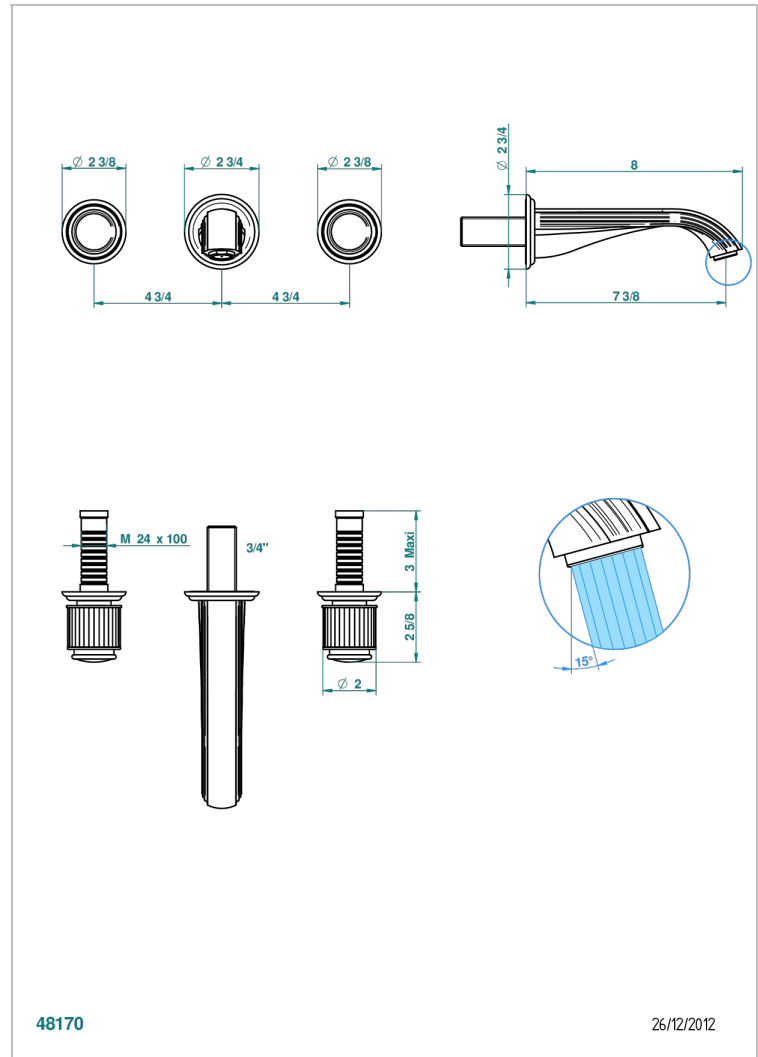

JAIPUR BLACK ONYX

A9C-40GBUS

Trim for wall mounted 3-hole lavatory set only

THG[®]
PARIS

CHARACTERISTIC

- Jaipur Black Onyx
- Trim for wall mounted 3-hole lavatory set only

TECHNICAL SPECS

- Recommandé : 3 bars (max. 5 bars) - Advised : 43,5 psi (max. 72 psi)
- 15 l/min à 3 bars (4 gpm at 43.5 psi)

RELATED SKU'S

- Ref. G00-40AM/US Rough parts for wall set (one counter clockwise and one clockwise cartridges)

AVAILABLE FINITIONS

Black ceram - D30

Blush PVD - H62

Brass color PVD - H49

Brown bronze color PVD - F33

Matt nickel color PVD - H56

Nickel antique / Sovereign - H28

Nickel color PVD - H55

Nickel polished - B01

Soft gold - F30

Soft matt gold - F31

Umber PVD - H66