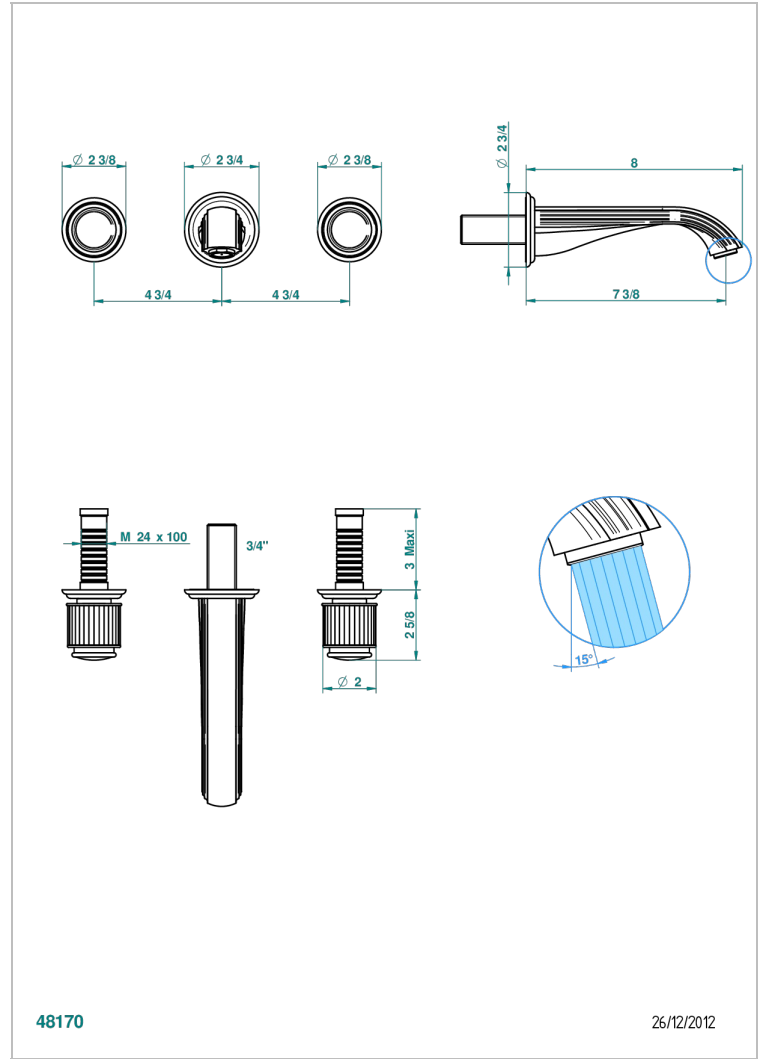

# JAIPUR BLACK ONYX

A9C-40GB

Trim only for wall mounted 3-hole basin mixer

THG<sup>®</sup>  
PARIS

## CHARACTERISTIC

- Jaipur Black Onyx
- Trim only for wall mounted 3-hole basin mixer

## RELATED SKU'S

- Ref. G00-40AC Rough parts for wall mounted 3 hole mixer, cross handle version
- Ref. G00-40AM Rough parts for wall mounted 3 hole mixer, lever handle version