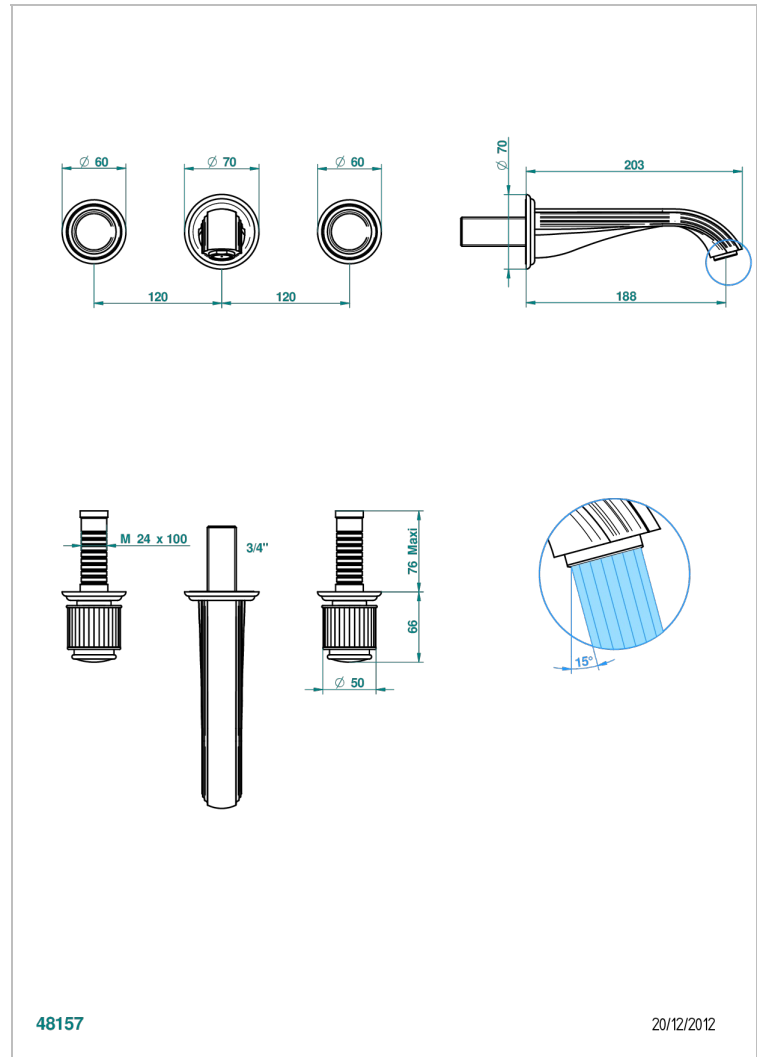

JAIPUR CRISTAL SATINADO

A9B-41GB

Trim only for wall mounted 3-hole bath mixer

THG[®]
PARIS

CARACTERÍSTICAS

- Jaipur Cristal Satinado
- Trim only for wall mounted 3-hole bath mixer

ESPECIFICACIONES TÉCNICAS

- Recommandé : 3 bars (max. 5 bars) - Advised : 43,5 psi (max. 72 psi)
- Bec : 35 l/min à 3 bars
- Spout : 9.26 gpm at 43.5 psi

PRODUCTOS RELACIONADOS

- Ref. G00-40AC Rough parts for wall mounted 3 hole mixer, cross handle version
- Ref. G00-40AM Rough parts for wall mounted 3 hole mixer, lever handle version

ACABADOS DISPONIBLES

Níquel viejo - H28
Pvd blush - H62
Pvd blush mate - H60
Pvd color latón - H49
Pvd color latón mate - H50
Pvd color níquel - H55

Pvd color níquel mate - H56
Pvd color oro - H52
Pvd color oro mate - H53
Pvd grafito - H64
Pvd grafito mate - H65
Pvd marrón bronce - F33